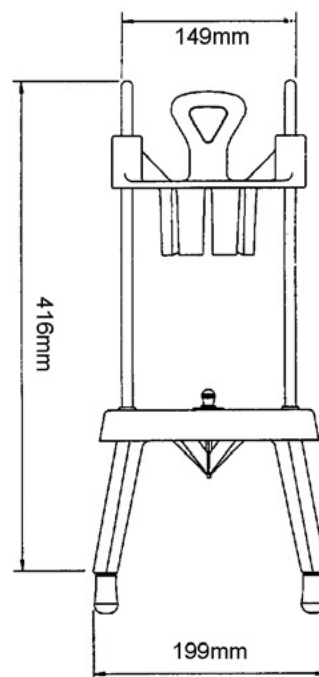

The solid, cast-aluminum construction and non-skid rubber feet provide stability and long lasting performance.

The safety head prevents misalignment, blade damage, and protects the hands of the operator.

Easily replaceable
8 Section Blade

SPECIFICATIONS:

Model Number	Width (mm)	Height (mm)	Length (mm)	Shipping Weight kg	Shipping cu.m
908-A	254	416	199	2.7	0.02