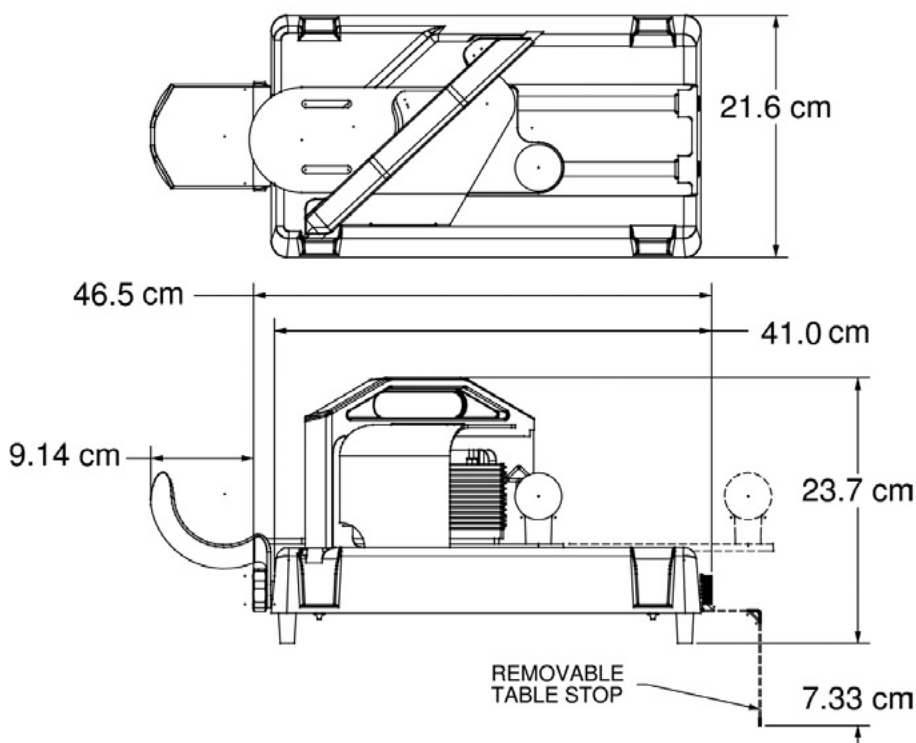

## SPECIFICATIONS

### DIMENSIONS:

Model	Width cm	Height cm	Length cm	Shipping Weight 9kg	Shipping cu.m.
943 Series	21.60	23.72	46.50	6.40	.03

### REPLACEMENT BLADES FOR 943 SABER

SABER MODEL	CUT SIZE/ No of blades	PART CODE
943-A	4.7mm, 12 blade	943-038A
943-B	6.3mm, 9 blade	943-039A