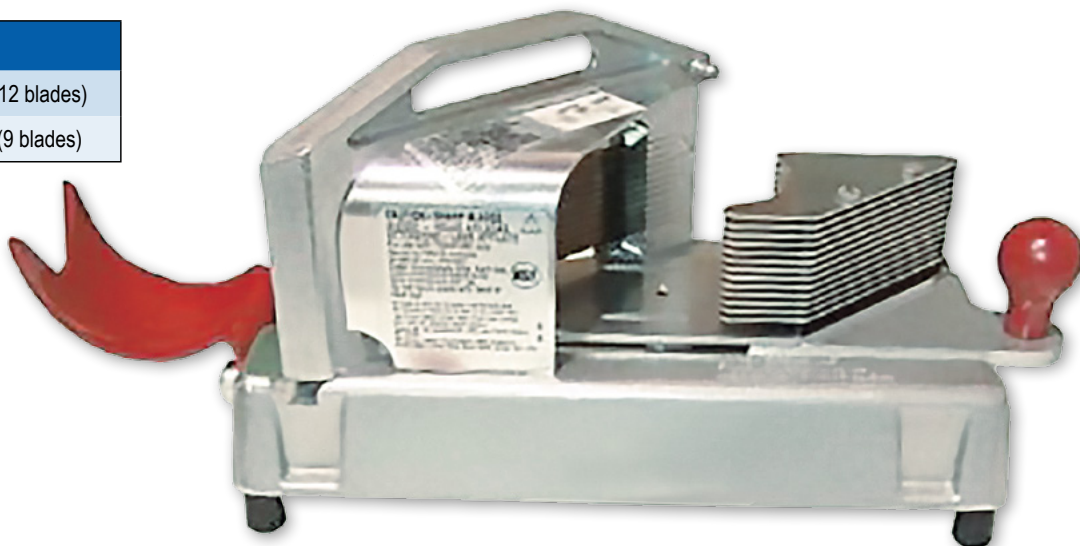

### PRINCE CASTLE'S TOMATO SABER IS THE WORLD'S LEADING TOMATO SLICING SYSTEM.

The exclusive Perma-Tight® blade cartridge never requires blade tightening or adjusting. Blade replacement is fast and easy – simply snap the blade cartridge into position and the Saber is ready to use.

A contoured pusher head holds the tomato in place for slicing, and permanently lubricated bearings ensure the slicing stroke is smooth and quick.

The exclusive tomato catcher snaps onto the unit and catches the sliced tomato for easy handling.

Used around the world in some of the busiest food outlets, the Prince Castle Tomatao Sabre is the only choice for productivity and longevity.

CODE	DESCRIPTION
943-A	Tomato Saber 4.7mm Slice (12 blades)
943-B	Tomato Saber 6.3 mm Slice (9 blades)

### PRINCE CASTLE 953 TOMATO CORE-IT

It is the ideal companion to the Sabre, enables safe, fast and easy coring of tomatoes with one single action. Available singly or in bulk.

Due to our policy of continual product development and improvement, all details and specification are subject to change without notice.