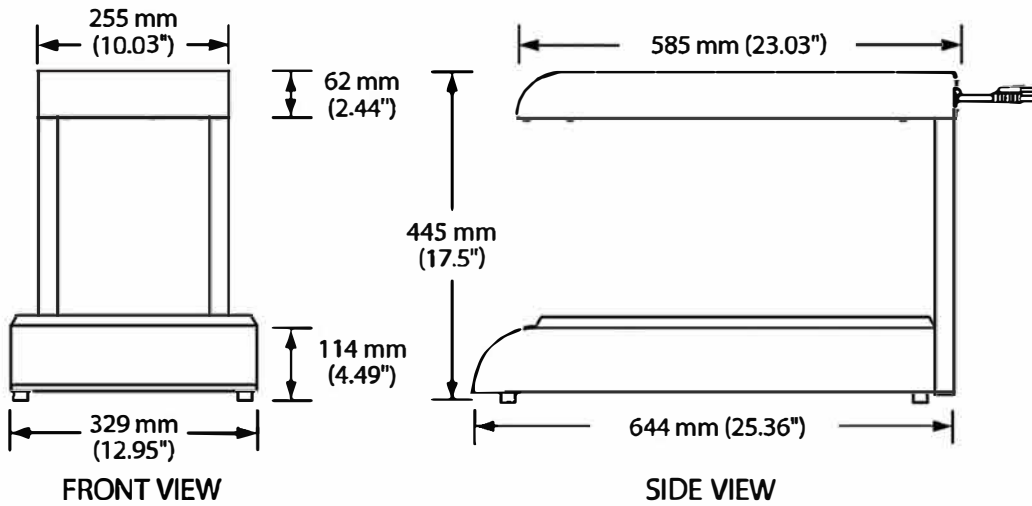

Nothing less than the best.™

GLO-MAX PORTABLE FOODWARMERS

Model GMFFL

SPECIFICATIONS

Model	Volts	Watts	Amps	Shipping Weight
GMFFL	230	610	2.7	9.2 kg (20 lbs.)

The unit accepts a GN 1/1 pan 100mm deep (530 x 325mm). Order separately

DIMENSIONS

GMFFL: 329 mm W x 644 mm D x 445 mm H
(12.95" x 25.36" x 17.5").

VOLTAGE

GMFFL: 230 volts, 50-60 Hz, 610 watts, 2.7 amps

CORD LOCATION

GMFFL: Back of unit, upper middle.

PLUG CONFIGURATIONS

Supplied with 10A cord and plug