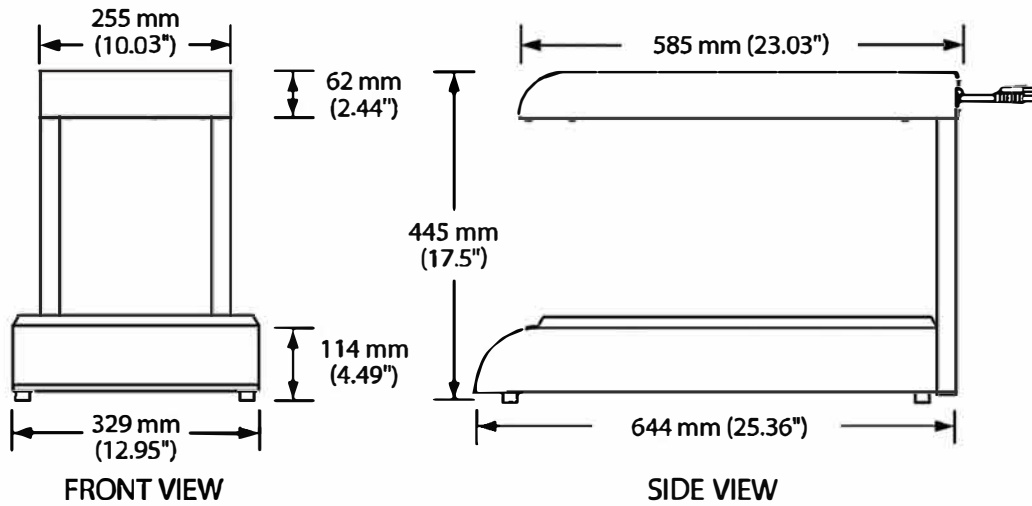

GLOMAX
PORTABLE FOODWARMER

*GMFFL
in standard powdercoated Black
color (food pan not included)*

**Maintains
peak serving temperatures longer...**

- Keeps foods at safe temperatures with the metal sheathed infra-red heating element, radiating heat from above
- Durable black steel housing provides attractive and practical display and optimum performance
- Maximum display potential with incandescent lights, and front sign holder (sign not included), complete with cord and plug.
- Accepts Gastronorm 1/1 pan 100mm deep (not included).
- Genuine Hatco renowned performance.

Nothing less than the best.™

GLO-MAX PORTABLE FOODWARMERS

Model GMFFL

SPECIFICATIONS

Model	Volts	Watts	Amps	Shipping Weight
GMFFL	230	610	2.7	9.2 kg (20 lbs.)

The unit accepts a GN 1/1 pan 100mm deep (530 x 325mm). Order separately

DIMENSIONS

GMFFL: 329 mm W x 644 mm D x 445 mm H
(12.95" x 25.36" x 17.5").

VOLTAGE

GMFFL: 230 volts, 50-60 Hz, 610 watts, 2.7 amps

CORD LOCATION

GMFFL: Back of unit, upper middle.

PLUG CONFIGURATIONS

Supplied with 10A cord and plug