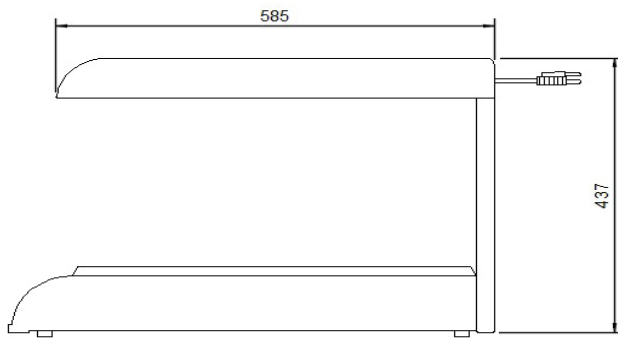

SIDE VIEW

Hatco's Glo-ray® Portable Food Warmers/ Chip Dumps With heat from above, below or both, Hatco Glo Ray® food warmers offer design flexibility without sacrificing food product quality. Ideal for use next to fry stations, drive-through windows, and service areas that require frequent and easy access, these units keep product at serving temperature and optimum quality.

SPECIFICATION

Dimensions	329W x 644D x 445Hmm
Weight	9.2Kgs
Output Power	610 Watts
Power Source	2.5 amp. supplied with corded 10amp plug

STANDARD FEATURES

- Includes a metal sheathed infrared heating element that radiates heat from above
- Steel housing gives maximum durability, an attractive appearance and optimum performance
- Includes Incandescent lights, a sign holder (sign not included) a factory prewired 1829 mm cord and plug.