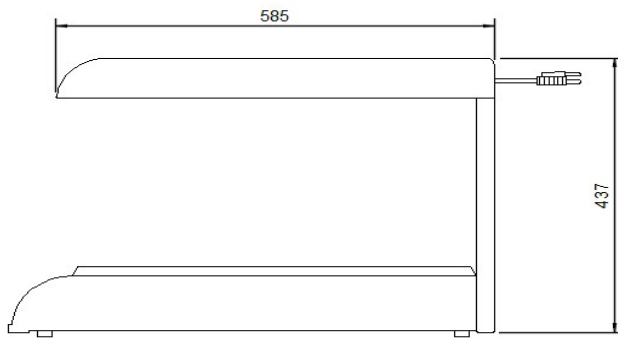

SIDE VIEW

Hatco's Glo-ray® Portable Food Warmers/ Chip Dumps With heat from above, below or both, Hatco Glo Ray® food warmers offer design flexibility without sacrificing food product quality. Ideal for use next to fry stations, drive-through windows, and service areas that require frequent and easy access, these units keep product at serving temperature and optimum quality.

STANDARD FEATURES

- Includes a metal sheathed infrared heating element that radiates heat from above
- Steel housing gives maximum durability, an attractive appearance and optimum performance
- Includes Incandescent lights, a sign holder (sign not included) a factory prewired 1829 mm cord and plug.

SPECIFICATION

Dimensions	329W x 644D x 445Hmm
Weight	9.2Kgs
Output Power	610 Watts
Power Source	2.5 amp. supplied with corded 10amp plug