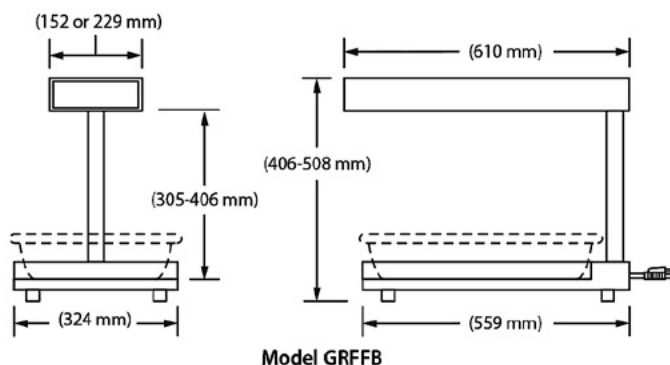

## SPECIFICATIONS

Model	Watts	Amps	Shipping Weight
GRFFB	750	3	(12 kg)

## DIMENSIONS (WxDxH)

GRFFB: 324 x 610 x 406-508 mm.