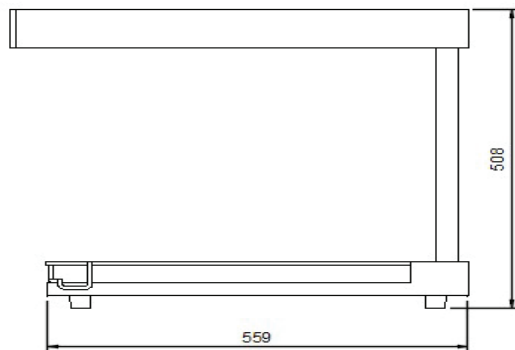

SIDE VIEW

Hatco's Glo-ray® Portable Food Warmers/ Chip Dumps With heat from above, below or both, Hatco Glo Ray® food warmers offer design flexibility without sacrificing food product quality. Ideal for use next to fry stations, drive-through windows, and service areas that require frequent and easy access, these units keep product at serving temperature and optimum quality.

STANDARD FEATURES

- Includes a metal sheathed infrared heating element that radiates heat from above
- Features a heated base with a preset automatic thermostat, which maintains consistent temperatures.
- Hatco can custom design portable foodwarmers to meet customer specifications or to fit an unusual situation
- Factory pre-wired with a 6' (1829 mm) cord and plug

SPECIFICATION

Dimensions	324W x 610D x 508H mm
Weight	12Kgs
Output Power	750 Watts
Power Source	3 amp. supplied with corded 10amp plug.