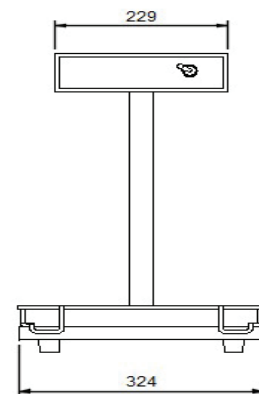

FRONT VIEW

Hatco's Glo-ray® Portable Food Warmers/ Chip Dumps With heat from above, below or both, Hatco Glo Ray® food warmers offer design flexibility without sacrificing food product quality. Ideal for use next to fry stations, drive-through windows, and service areas that require frequent and easy access, these units keep product at serving temperature and optimum quality.

STANDARD FEATURES

- Includes a metal sheathed infrared heating element that radiates heat from above
- Features a heated base with a preset automatic thermostat, which maintains consistent temperatures.
- Hatco can custom design portable foodwarmers to meet customer specifications or to fit an unusual situation
- Factory pre-wired with a 6' (1829 mm) cord and plug

SPECIFICATION

Dimensions	324W x 610D x 508H mm
Weight	12Kgs
Output Power	750 Watts
Power Source	3 amp. supplied with corded 10amp plug.