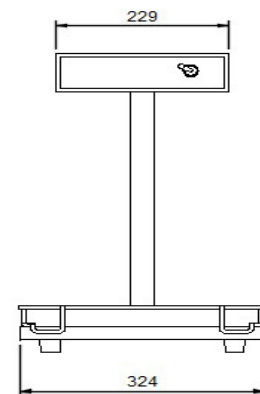

FRONT VIEW

Hatco's Glo-ray® Portable Food Warmers/ Chip Dumps With heat from above, below or both, Hatco Glo Ray® food warmers offer design flexibility without sacrificing food product quality. Ideal for use next to fry stations, drive-through windows, and service areas that require frequent and easy access, these units keep product at serving temperature and optimum quality.

STANDARD FEATURES

- Includes a metal sheathed infrared heating element that radiates heat from above
- Features a heated base with a preset automatic thermostat, which maintains consistent temperatures.
- Hatco can custom design portable foodwarmers to meet customer specifications or to fit an unusual situation
- Factory pre-wired with a 6' (1829 mm) cord and plug

SPECIFICATION

Dimensions	324W x 610D x 508H mm
Weight	12Kgs
Output Power	750 Watts
Power Source	3 amp. supplied with corded 10amp plug.