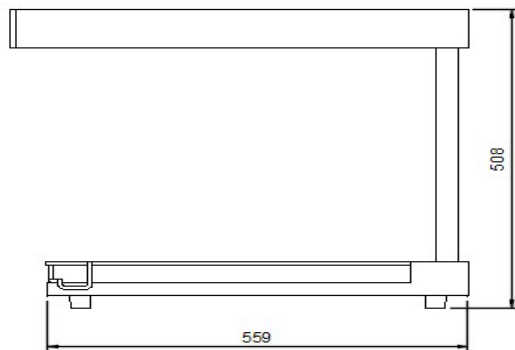

SIDE VIEW

Hatco's Glo-ray® Portable Food Warmers/ Chip Dumps With heat from above, below or both, Hatco Glo Ray® food warmers offer design flexibility without sacrificing food product quality. Ideal for use next to fry stations, drive-through windows, and service areas that require frequent and easy access, these units keep product at serving temperature and optimum quality.

STANDARD FEATURES

- Includes a metal sheathed infrared heating element that radiates heat from above
- Features a heated base with a preset automatic thermostat, which maintains consistent temperatures.
- Hatco can custom design portable foodwarmers to meet customer specifications or to fit an unusual situation
- Factory pre-wired with a 6' (1829 mm) cord and plug

SPECIFICATION

Dimensions	324W x 610D x 508H mm
Weight	12Kgs
Output Power	750 Watts
Power Source	3 amp. supplied with corded 10amp plug.