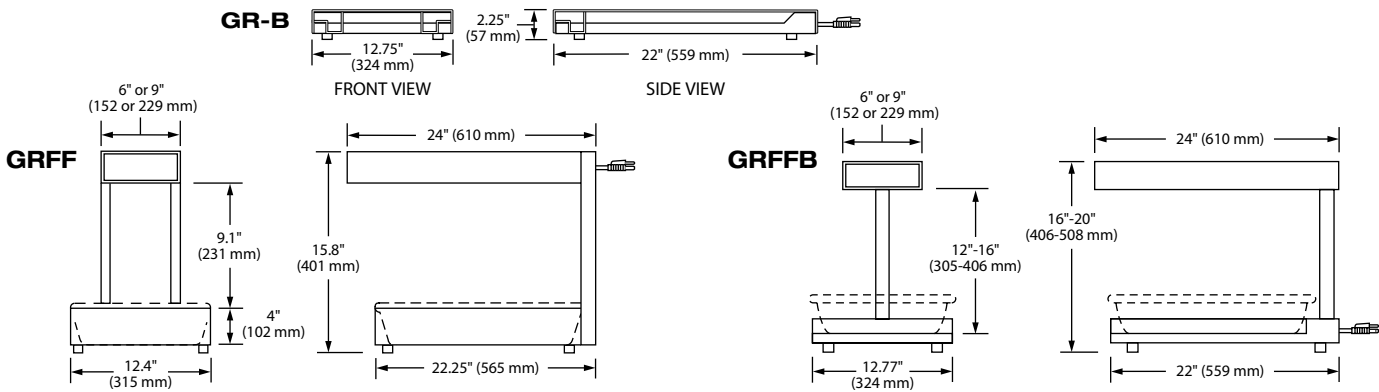

Glo-Ray® Portable Foodwarmers

Models: GR-B, GRFF, GRFFL, GRFFB, GRFFBL

SPECIFICATIONS - Glo-Ray® Portable Foodwarmers

The shaded areas contain electrical information for International models only

Model	Dimensions (Width x Depth x Height)	Volts	Phase	Watts	Amps	Plug	Approx. Ship Weight
GR-B	12.75" x 22" x 2.25" (324 x 559 x 57 mm)	120	Single	250	2.1	NEMA 5-15P	14 lbs. (7 kg)
		220				CEE 7/7 Schuko	
		240				BS-1363	
		220-230 (CE)				CEE 7/7 Schuko	
		230-240 (CE)				BS-1363	
GRFF	12.4" x 24" x 15.8" (315 x 610 x 401 mm)	100	Single	500	5.0	NEMA 5-15P	14 lbs. (7 kg)
		120				NEMA 5-15P	
		220				CEE 7/7 Schuko	
		240				BS-1363	
		220-230 (CE)				CEE 7/7 Schuko	
		230-240 (CE)				BS-1363	
GRFFL	12.4" x 24" x 15.8" (315 x 610 x 401 mm)	100	Single	584	5.8	NEMA 5-15P	14 lbs. (7 kg)
		120				NEMA 5-15P	
		220				CEE 7/7 Schuko	
		240				BS-1363	
		220-230 (CE)				CEE 7/7 Schuko	
		230-240 (CE)				BS-1363	
GRFFB	12.75" x 24" x 16"-20" (324 x 610 x 406-508 mm)	100	Single	750	7.5	NEMA 5-15P	29 lbs. (13 kg)
		120				NEMA 5-15P	
		220				CEE 7/7 Schuko	
		240				BS-1363	
		220-230 (CE)				CEE 7/7 Schuko	
		230-240 (CE)				BS-1363	
GRFFBL	12.75" x 24" x 16"-20" (324 x 610 x 406-508 mm)	100	Single	833	8.3	NEMA 5-15P	34 lbs. (14 kg)
		120				NEMA 5-15P	
		220				CEE 7/7 Schuko	
		240				BS-1363	
		220-230 (CE)				CEE 7/7 Schuko	
		230-240 (CE)				BS-1363	

CORD LOCATION

GR-B, GRFFB, GRFFBL: Back, lower middle.
GRFF, GRFFL: Back, upper middle.

PLUG CONFIGURATIONS

NEMA 5-15P

CEE 7/7 Schuko

BS-1363