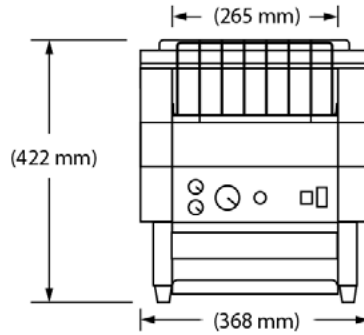

TQ-405

TQ-805

Dimensions (WxD^Xh):

TQ-405 - 368 x 451 x 378 mm

TQ-805* - 368 x 578 x 422 mm

^Includes tray extensions. Rear tray extends 64 mm for TQ-405 and 165 mm for TQ-805.

Maximum Product Size:

244 W x 44H mm

Cord Location: Bottom right corner on back of unit.

SPECIFICATIONS

Model	Capacity/Min**	Volts	Amps	Watts	Hz	Plug Configuration	Shipping Weight
TQ-405	6 Slices	230-240	9.2	2210	50/60	Standard 10 amp	21 Kg
TQ-805	12 slices	230-240	15	3600	50/60	Standard 15 amp	24 Kg