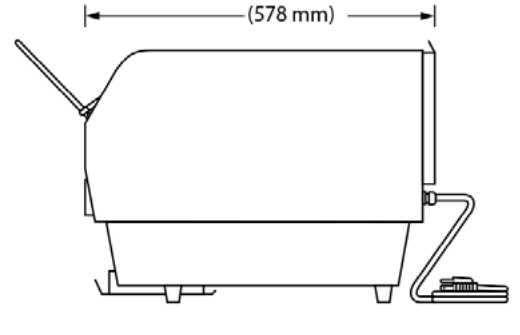

TQ-405

TQ-805

Dimensions (WxD^Xh):

TQ-405 - 368 x 451 x 378 mm

TQ-805* - 368 x 578 x 422 mm

^Includes tray extensions. Rear tray extends 64 mm for TQ-405 and 165 mm for TQ-805.

Maximum Product Size:

244 W x 44H mm