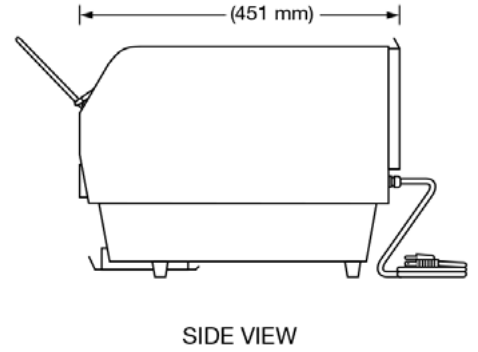

TQ-405

TQ-805

Dimensions (WxD^Xh):

TQ-405 - 368 x 451 x 378 mm

TQ-805* - 368 x 578 x 422 mm

^Includes tray extensions. Rear tray extends 64 mm for TQ-405 and 165 mm for TQ-805.

Maximum Product Size:

244 W x 44H mm