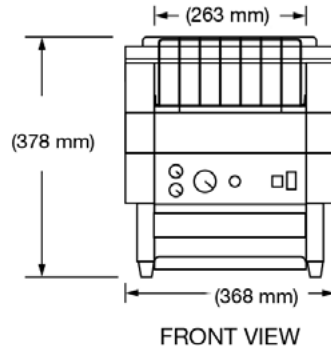

TQ-405

TQ-805

Dimensions (WxD^Xh):

TQ-405 - 368 x 451 x 378 mm

TQ-805* - 368 x 578 x 422 mm

^Includes tray extensions. Rear tray extends 64 mm for TQ-405 and 165 mm for TQ-805.

Maximum Product Size:

244 W x 44H mm

Cord Location: Bottom right corner on back of unit.

SPECIFICATIONS

Model	Capacity/Min**	Volts	Amps	Watts	Hz	Plug Configuration	Shipping Weight
TQ-405	6 Slices	230-240	9.2	2210	50/60	Standard 10 amp	21 Kg
TQ-805	12 slices	230-240	15	3600	50/60	Standard 15 amp	24 Kg