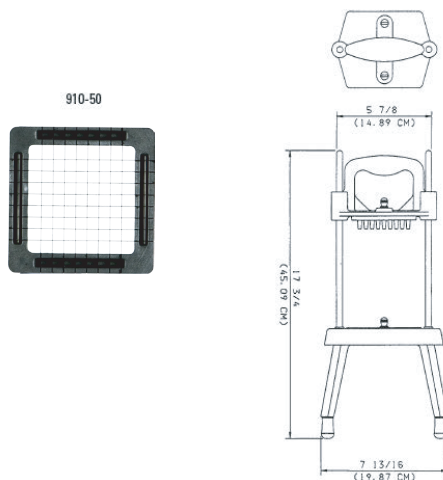

Specifications

Product Features

- Extra-large dicing head.
- Dices onions and firm vegetables quickly and evenly, even potatoes!
- Fast and safe to operate.
- Sturdy cast aluminum construction.
- Easy clean-up.
- Blades are easy to replace.
- One-year warranty (excluding blades).

Dimensions

Model Number	Width in (cm)	Length in (cm)	Height in (cm)	Shipping Weight lbs (kg)
910-A	10 (25.4)	7.81 (19.87)	17.75 (45.09)	8 (3.6)

Ordering Information

Model Number	Description
910-A	Dice Witch™

Certifications