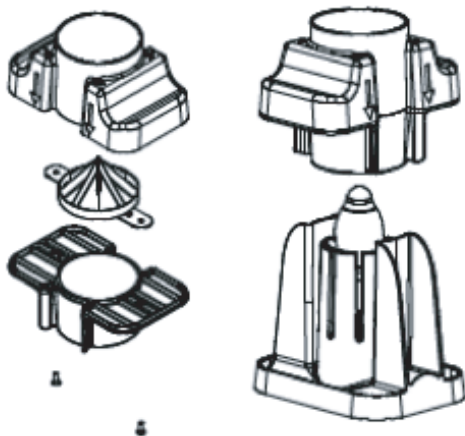

Specifications