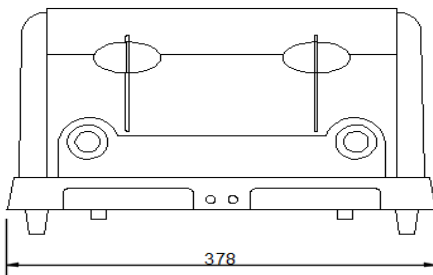

FRONT VIEW
NTS