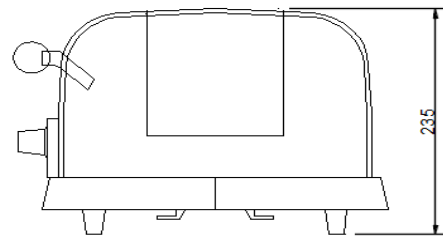

SIDE VIEW

The Hatco Pop-Up Toasters are economical, fast, dependable and versatile. These toasters are perfect for self-serve buffet areas and lighter volume restaurants, diners and cafes. It provides even golden toasting of a variety of bread products

STANDARD FEATURES

- Evenly toasts a variety of bread products including bagels, Texas toast, waffles and English muffins
- have four self-centering 32 mm extra wide slots.
- Durable stainless steel construction
- Individual progressive color controls
- Removable crumb trays for easy cleaning
- A selector switch for single (or double) sided toasting
- Unit comes with 1829 mm cord with plug

SPECIFICATION

Dimensions	378W x 330D x 235H mm
Weight	8Kgs
Output Power	2.5 Kw
Power Source	9.5 amps. Supplied with 10amp plug.