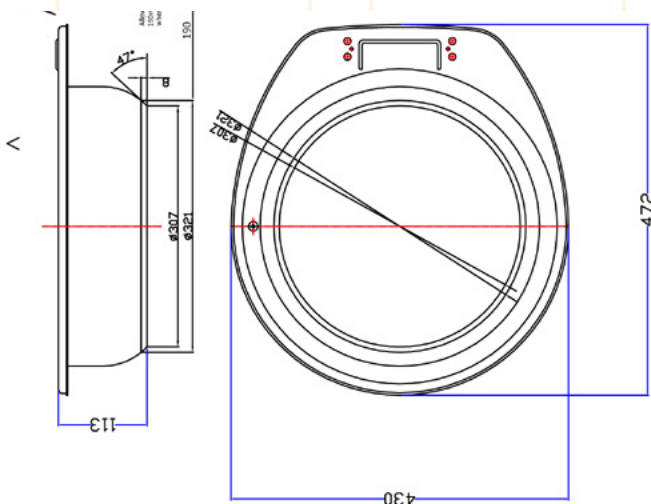

## HA6-507 6.5 Litre Round Stainless Steel & Glass Chafer

Elegant and classy round chafer units are available in two sizes to suit any situation. These chafers offer 'controlled action' hinges and generous handles for optimum ease of use, with a clear window on the top giving easy viewing of the contents.

### Options

HA6-521 Stainless steel insert

HA5-012 Spoon Holder

HA6-511 Divided Porcelain insert

HA6-522 Divided Stainless Insert

HA6-510 Round Porcelain insert

When installing multiple units, allow  
600mm centre to centre minimum