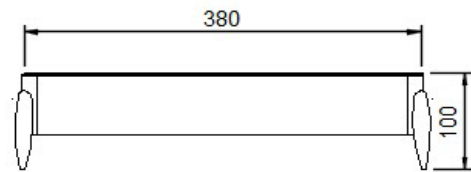

TOP VIEW

FRONT VIEW  
NTS

SIDE VIEW

**FEATURES INCLUDE:**

Free Standing Unit mounted in attractive chrome stand with on-board

Dimensions: 385 x 385 x 100mm

Ceramic glass dimension: 360 x 380 x 4mm (thick).

1000 watts. 10 amp plug.