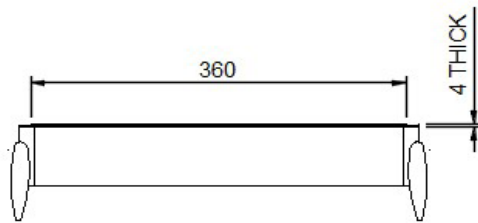

TOP VIEW

FRONT VIEW  
NTS

SIDE VIEW

**FEATURES INCLUDE:**

Free Standing Unit mounted in attractive chrome stand with on-board

Dimensions: 385 x 385 x 100mm

Ceramic glass dimension: 360 x 380 x 4mm (thick).

1000 watts. 10 amp plug.