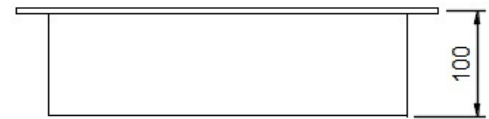

TOP VIEW

FRONT VIEW
NTS

SIDE VIEW

FEATURES INCLUDE:

Powerful 2000 Watts of power in a drop-in unit, ideal for buffet/kitchen/holding with remote control

Dimensions: 360 x 380 x 100mm

Ceramic glass dimension: 360 x 380 x 4mm (thick).