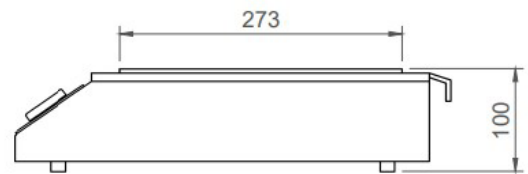

TOP VIEW

FRONT VIEW
NTS

SIDE VIEW

FEATURES INCLUDE:

2500W portable table top unit-in self contained for use in kitchen

Dimensions: 328 x 422 x 100mm

Ceramic glass dimension: 273 x 273 x 4mm (thick).

2500 watts. 15 amp plug.