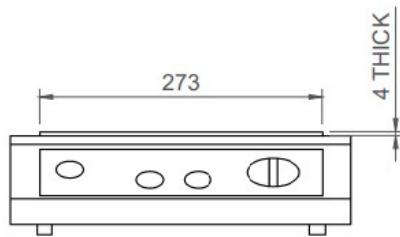

TOP VIEW

FRONT VIEW
NTS

SIDE VIEW

FEATURES INCLUDE:

2500W portable table top unit-in self contained for use in kitchen

Dimensions: 328 x 422 x 100mm

Ceramic glass dimension: 273 x 273 x 4mm (thick).

2500 watts. 15 amp plug.