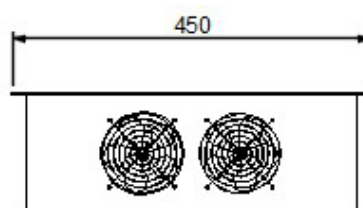

2 x 3500 watts cooking

TOP VIEW

FRONT VIEW
NTS

SIDE VIEW

FEATURES INCLUDE:

Built in Dual Hob Unit with remote controller for maximum performance and power

Dual unit offers versatility in a compact built-in unit

Dimensions: 450 x 700 x 208mm

Comprises two 2 X 3500 watt cooking/warming surfaces.

Electrical: 7.2kw, 30 amp, Single phase. Unit supplied unplugged.

Yellow Brand Induction Units, one of the leaders in induction technology to the Australian market, now established and recognised as a highly efficient and safe cooking technology. **Yellow Induction** units are made to last and offer superior performance and quality compared to lesser units. And each Yellow Induction model comes with our exclusive 13 month warranty for absolute peace of mind when you next specify for that important project.