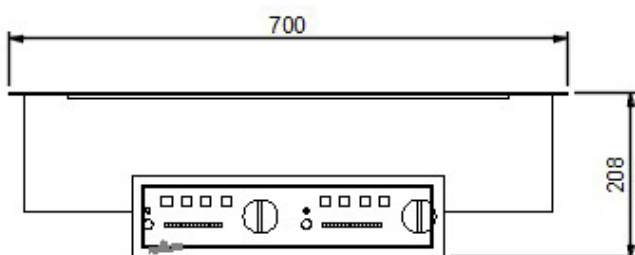

2 x 3500 watts cooking

TOP VIEW

FRONT VIEW
NTS

SIDE VIEW

FEATURES INCLUDE:

Built in Dual Hob Unit with remote controller for maximum performance and power

Dual unit offers versatility in a compact built-in unit

Dimensions: 450 x 700 x 208mm

Comprises two 2 X 3500 watt cooking/warming surfaces.

Electrical: 7.2kw, 30 amp, Single phase. Unit supplied unplugged.

Yellow Brand Induction Units, one of the leaders in induction technology to the Australian market, now established and recognised as a highly efficient and safe cooking technology. **Yellow Induction** units are made to last and offer superior performance and quality compared to lesser units. And each Yellow Induction model comes with our exclusive 13 month warranty for absolute peace of mind when you next specify for that important project.

Your chef will thank you for the power and flexibility of this **Y3500DDSS** Dual 3500W Built In unit. With quality finish to the stainless surround, and integral generator, this model offers real power in an easy to install unit with electronic remote control.