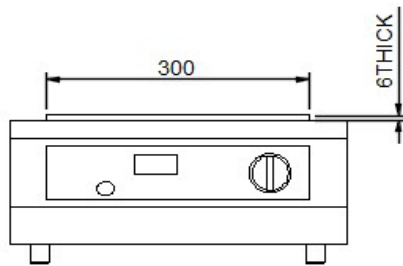

TOP VIEW

FRONT VIEW
NTS

SIDE VIEW

FEATURES INCLUDE:

High Power 3500W portable table top unit plug-in self contained for use in kitchen / buffets.

Dimensions: 385 x 520 x 177mm

Ceramic glass dimension: 300 x 300 x 6mm (thick)

Y3500TT Counter top unit is more serious power, the 3500W of this quality unit provides the rapid response required in high demand environments. Easily moved, with simple controls and quality construction, your staff and customers will appreciate the versatility of this unit