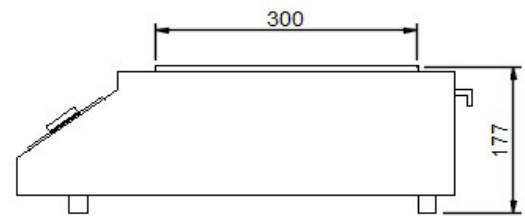

TOP VIEW

FRONT VIEW
NTS

SIDE VIEW

FEATURES INCLUDE:

High Power 3500W portable table top unit plug-in self contained for use in kitchen / buffets.

Dimensions: 385 x 520 x 177mm

Ceramic glass dimension: 300 x 300 x 6mm (thick)

Y3500TT Counter top unit is more serious power, the 3500W of this quality unit provides the rapid response required in high demand environments. Easily moved, with simple controls and quality construction, your staff and customers will appreciate the versatility of this unit