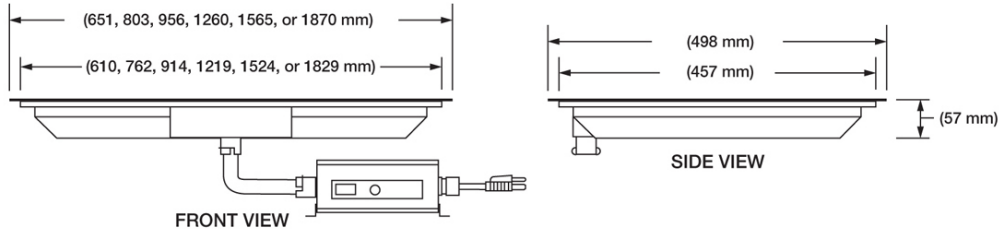

GRSS Models

GRSSB Models

SPECIFICATIONS

Portable Models

CODE	DESCRIPTION	DIMENSIONS	WATTS
GRSS-2418	Portable Heated Stone Shelf	610W x 457D x 64 mmH	635
GRSS-3018	Portable Heated Stone Shelf	762W x 457D x 64 mmH	780
GRSS-3618	Portable Heated Stone Shelf	914W x 457D x 64 mmH	930
GRSS-4818	Portable Heated Stone Shelf	1220W x 457D x 64 mmH	1270
GRSS-6018	Portable Heated Stone Shelf	1524W x 457D x 64 mmH	1560
GRSS-7218	Portable Heated Stone Shelf	1829W x 457D x 64 mmH	1860

DIMENSIONS

GRSS-2418, -3018, -3618, -4818, -6018, -7218:
24", 30", 36", 48", 60", or 72" W x 18"D x 2½"H
(610, 762, 914, 1219, 1524, or 1829 x 457 x 64 mm).

GRSSB-2418, -3018, -3618, -4818, -6018, -7218:
25⅝", 31⅝", 37⅝", 49⅝", 61⅝", or 73⅝" W x 19⅝"D x 2¼"H
(651, 803, 956, 1260, 1565, or 1870 x 498 x 57 mm).

Cutout Dimensions: (Width - 1⅝") W x (Depth - 1⅝") D
(Width - 29 x Depth - 29 mm).

Built-in Models

CODE	DESCRIPTION	DIMENSIONS	WATTS
GRSSB-2418	Built-In Heated Stone Shelf	610W x 457D x 64 mmH	635
GRSSB-3018	Built-In Heated Stone Shelf	762W x 457D x 64 mmH	780
GRSSB-3618	Built-In Heated Stone Shelf	914W x 457D x 64 mmH	930
GRSSB-4818	Built-In Heated Stone Shelf	1220W x 457D x 64 mmH	1270
GRSSB-6018	Built-In Heated Stone Shelf	1524W x 457D x 64 mmH	1560
GRSSB-7218	Built-In Heated Stone Shelf	1829W x 457D x 64 mmH	1860