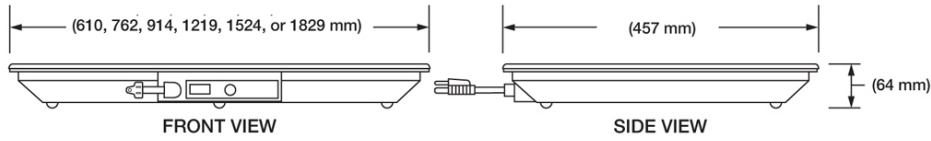

GRSS Models

GRSSB Models

SPECIFICATIONS

Portable Models

CODE	DESCRIPTION	DIMENSIONS	WATTS
GRSS-2418	Portable Heated Stone Shelf	610W x 457D x 64 mmH	635
GRSS-3018	Portable Heated Stone Shelf	762W x 457D x 64 mmH	780
GRSS-3618	Portable Heated Stone Shelf	914W x 457D x 64 mmH	930
GRSS-4818	Portable Heated Stone Shelf	1220W x 457D x 64 mmH	1270
GRSS-6018	Portable Heated Stone Shelf	1524W x 457D x 64 mmH	1560
GRSS-7218	Portable Heated Stone Shelf	1829W x 457D x 64 mmH	1860

DIMENSIONS

GRSS-2418, -3018, -3618, -4818, -6018, -7218:
24", 30", 36", 48", 60", or 72" W x 18"D x 2½"H
(610, 762, 914, 1219, 1524, or 1829 x 457 x 64 mm).

GRSSB-2418, -3018, -3618, -4818, -6018, -7218:
25⅝", 31⅝", 37⅝", 49⅝", 61⅝", or 73⅝" W x 19⅝"D x 2¼"H
(651, 803, 956, 1260, 1565, or 1870 x 498 x 57 mm).