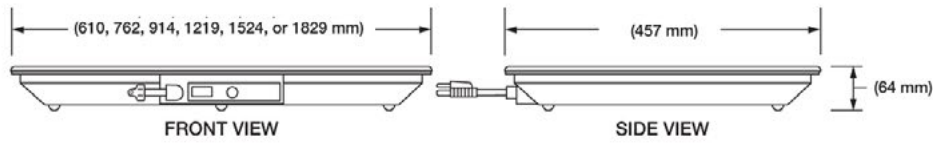

GLO-RAY® HEATED STONE SHELVES

Models GRSS-2418, GRSS-3018, GRSS-3618, GRSS-4818, GRSS-6018, GRSS-7218
GRSSB-2418, GRSSB-3018, GRSSB-3618, GRSSB-4818, GRSSB-6018, GRSSB-7218

GRSS Models