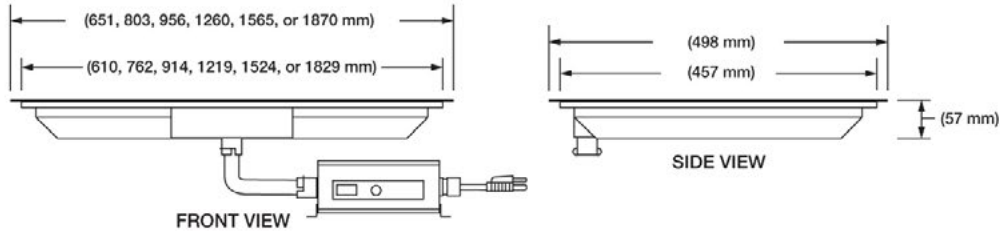

GRSSB Models

SPECIFICATIONS

Portable Models

CODE	DESCRIPTION	DIMENSIONS	WATTS
GRSS-2418	Portable Heated Stone Shelf	610W x 457D x 64 mmH	635
GRSS-3018	Portable Heated Stone Shelf	762W x 457D x 64 mmH	780
GRSS-3618	Portable Heated Stone Shelf	914W x 457D x 64 mmH	930
GRSS-4818	Portable Heated Stone Shelf	1220W x 457D x 64 mmH	1270
GRSS-6018	Portable Heated Stone Shelf	1524W x 457D x 64 mmH	1560
GRSS-7218	Portable Heated Stone Shelf	1829W x 457D x 64 mmH	1860

DIMENSIONS

GRSS-2418, -3018, -3618, -4818, -6018, -7218:
24", 30", 36", 48", 60", or 72" W x 18"D x 2½"H
(610, 762, 914, 1219, 1524, or 1829 x 457 x 64 mm).

GRSSB-2418, -3018, -3618, -4818, -6018, -7218:
25⅝", 31⅝", 37⅝", 49⅝", 61⅝", or 73⅝" W x 19⅝"D x 2¼"H
(651, 803, 956, 1260, 1565, or 1870 x 498 x 57 mm).

Cutout Dimensions: (Width - 1⅝") W x (Depth - 1⅝") D
(Width - 29 x Depth - 29 mm).

Buil-n Models

CODE	DESCRIPTION	DIMENSIONS	WATTS
GRSSB-2418	Built-In Heated Stone Shelf	610W x 457D x 64 mmH	635
GRSSB-3018	Built-In Heated Stone Shelf	762W x 457D x 64 mmH	780
GRSSB-3618	Built-In Heated Stone Shelf	914W x 457D x 64 mmH	930
GRSSB-4818	Built-In Heated Stone Shelf	1220W x 457D x 64 mmH	1270
GRSSB-6018	Built-In Heated Stone Shelf	1524W x 457D x 64 mmH	1560
GRSSB-7218	Built-In Heated Stone Shelf	1829W x 457D x 64 mmH	1860

OPTIONS (NOT FOR RETROFIT)

- ☐ Stone Colors: Gray Granite, Bermuda Sand, Night Sky, Sawgrass

Due to our policy of continuous product improvement, specifications are subject to change without notice.
All models sold in Australia/New Zealand are 240Volt single phase, supplied with a 10amp plug.

FSM (FOOD SERVICE MACHINERY PTY. LTD.)
HEAD OFFICE: UNIT E6, 63-85 TURNER STREET,
PORT MELBOURNE, VIC. 3207 AUSTRALIA
T: +61 3 8645 2555 F: +61 3 8645 2565
E: sales@fsm-pl.com.au W: www.fsm-pl.com.au

SYDNEY OFFICE:
UNIT 15, 7-9 PROGRESS CIRCUIT,
PRESTONS, NSW 2170 AUSTRALIA
T: +61 2 9608 8620 F: +61 2 9607 9370
E: sales@fsm-pl.com.au W: www.fsm-pl.com.au

QUEENSLAND:
T: 0400 099 992
E: sales@fsm-pl.com.au
W: www.fsm-pl.com.au