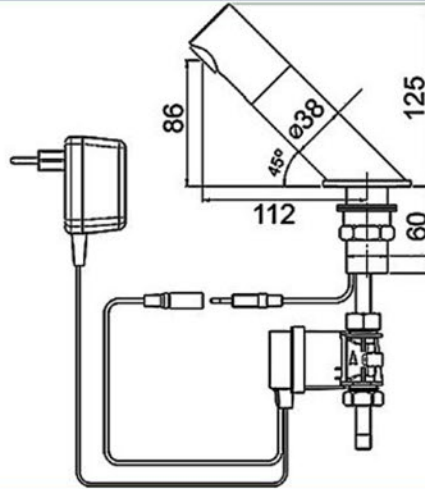

Y2002 DECK MOUNT HANDS FREE

Electronic Angled Basin Single Temperature -
Mains Powered ONLY - 6 Star 6lpm

Cut out size: 28mm

Y2003 WALL MOUNT HANDS FREE

Electronic Wall Mounted Tap Single Temperature with
180mm Spout - Mains Powered ONLY - 6 Star 6lpm

Cut out size: 28mm