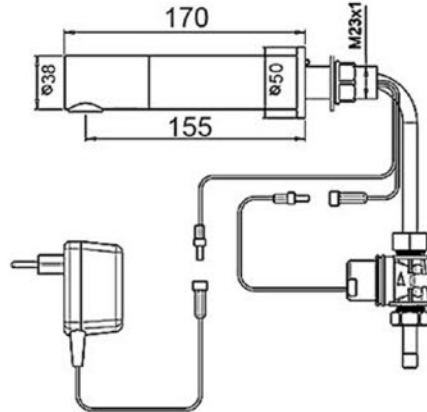

Y2002 DECK MOUNT HANDS FREE

Electronic Angled Basin Single Temperature -
Mains Powered ONLY - 6 Star 6lpm

Cut out size: 28mm

Y2003 WALL MOUNT HANDS FREE

Electronic Wall Mounted Tap Single Temperature with
180mm Spout - Mains Powered ONLY - 6 Star 6lpm

Cut out size: 28mm