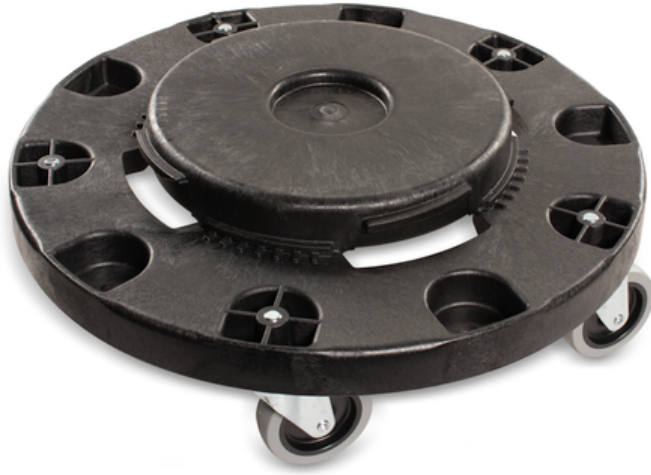

3691103 - Bronco™ Round Waste Container Trash Can Dolly 76, 121, 167 and 208 Liters - Black

Item Number	Case Pack
3691103	2 ea

- Round 5 swivel caster waste container dolly fits 76, 121, 167 and 208 Liters trash cans; offers safe transport of heavy loads
- Simple twist-to-lock feature securely fastens dolly to container base
- Non-marking 76mm swivel casters cleanly roll over a variety of indoor and outdoor surfaces
- NSF Std 2 - meets the criteria for clean-ability
- BPA Free

Tech Specs

	Metric
Length	45.42 cm
Width	45.42 cm
Height	12.70 cm
Diameter	45.40 cm
Weight	2.72 kg
Min Temperature	-45.56 °C
Max Temperature	48.89 °C
Capacity (Weight)	113.40 kg
Height At Highest Point	15.24 cm
Material	Polypropylene (PP)

Tech Specs

	Metric
Case Weight	5.44 kg
Case Cube	0.05 m3
Case Length	48.90 cm
Case Width	46.23 cm
Case Height	23.50 cm