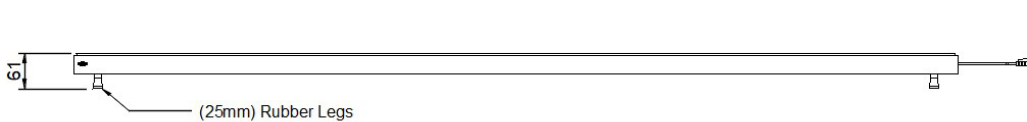

TOP VIEW

FRONT VIEW
NTS

SIDE VIEW

STANDARD FEATURES

- Uniform heat distribution with blanket-type element
- Built-in adjustable thermostat controls surface temperature
- Available in widths from 1524 - 1829 mm and 305mm depths
- Extruded aluminum base with stainless steel top
- Standard legs: 25mm rubber
- All models include a 1829 mm cord and plug attached

Hatco's Glo-Ray Heated Shelf has an extruded aluminum base with non-slip rubber feet, stainless steel top and blanket-type element for uniform heat distribution. Fiberglass insulation keeps heat at the holding surface while a built-in adjustable thermostat controls surface.

SPECIFICATIONS

Model	Dimension	Ship Weight	Voltage	Phase	Watts	Amps	Plug
GRS-60-D	1524 mm W x 305 mmD	16kg	120	Single	600	5.0	NEMA 5-15P
GRS-72-D	1829 mm W x 305 mmD	17kg	120	Single	700	5.8	NEMA 5-15P