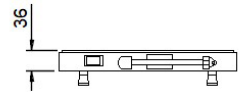

TOP VIEW

FRONT VIEW
NTS

SIDE VIEW

STANDARD FEATURES

- Uniform heat distribution with blanket-type element
- Built-in adjustable thermostat controls surface temperature
- Available in widths from 1524 - 1829 mm and 305mm depths
- Extruded aluminum base with stainless steel top
- Standard legs: 25mm rubber
- All models include a 1829 mm cord and plug attached

SPECIFICATIONS

Model	Dimension	Ship Weight	Voltage	Phase	Watts	Amps	Plug
GRS-60-D	1524 mm W x 305 mmD	16kg	120	Single	600	5.0	NEMA 5-15P
GRS-72-D	1829 mm W x 305 mmD	17kg	120	Single	700	5.8	NEMA 5-15P