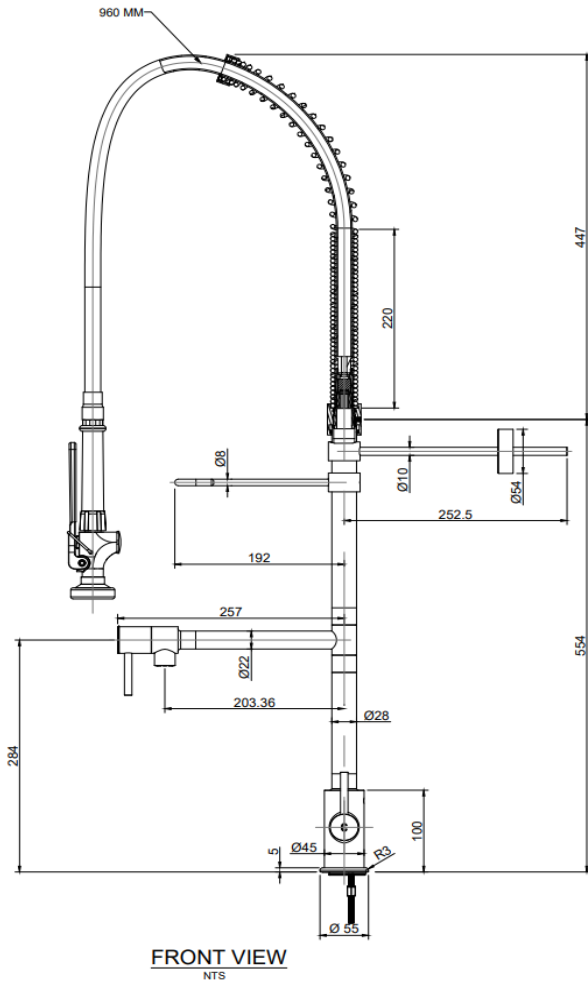

FIVE YEAR ON-SITE WARRANTY

FEATURES INCLUDE:

Deck mounted Time Flow Tap

Complete with wall bracket, 256mm.

Add on swing Faucet

1/4 turn 100mm lever operated ceramic disc taps

6 Star rated spray gun

4 Star rated pot filler as shown

Single hole mount.

Overall height: 1073 mm. Hose length 845mm

Operating water pressure Min 50KPA, Max 350KPA

The **Jetstream Plumbing** range of quality tapware and perinse units heralds a new era of reliable, quality tapware to the Australian market with an industry leading **FIVE YEAR** on-site parts and labour warranty* – designed by professionals with the features you would expect for your kitchen.