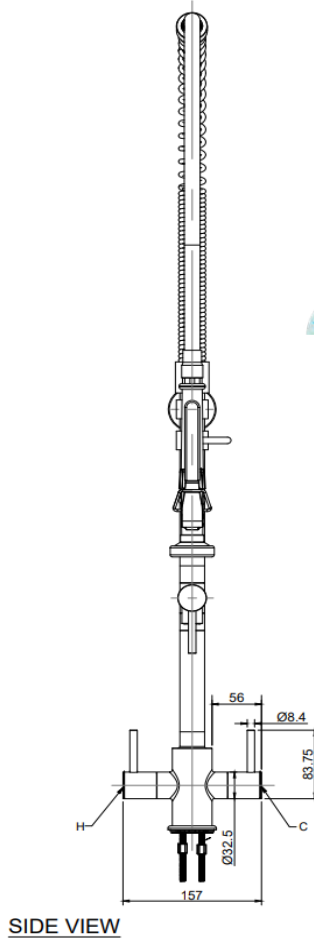

FIVE YEAR ON-SITE WARRANTY

FEATURES INCLUDE:

Deck mounted Time Flow Tap

Complete with wall bracket, 256mm.

Add on swing Faucet

1/4 turn 100mm lever operated ceramic disc taps

6 Star rated spray gun

4 Star rated pot filler as shown

Single hole mount.

Overall height: 1073 mm. Hose length 845mm

Operating water pressure Min 50KPA, Max 350KPA

The **Jetstream Plumbing** range of quality tapware and perinse units heralds a new era of reliable, quality tapware to the Australian market with an industry leading **FIVE YEAR** on-site parts and labour warranty* – designed by professionals with the features you would expect for your kitchen.