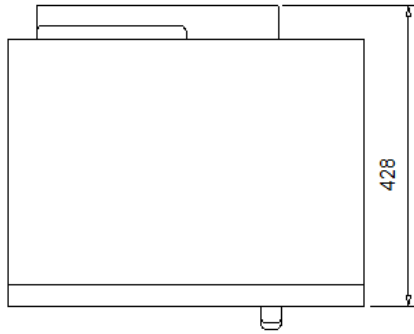

Bonn

TOP VIEW

FRONT VIEW
NTS

SIDE VIEW (OPEN DOOR)

DIMENSIONS

Cavity	310W x 325D x 209H mm
Unit	497W x 428D x 325H mm
Net Weight	19.5kg

SPECIFICATIONS - Function Type

Construction	Stainless Steel Interior with Ceramic Base
	Stainless Steel Outer Construction
Output Power	1200W
Power Source	240v 10amp Single Phase

STANDARD FEATURES

- 1200 Watts of Cooking Power
- 21L Capacity
- 20 Programmable Memory Functions, Digital Display
- 4 Power Levels
- Toughened Inner Door Glass with heavy duty door safety latches and double strengthened door hinges
- Motorised Stirrer Fan
- Easy Clean Ceramic
- Warranty: Back to Base 24 months parts and 13 months labour