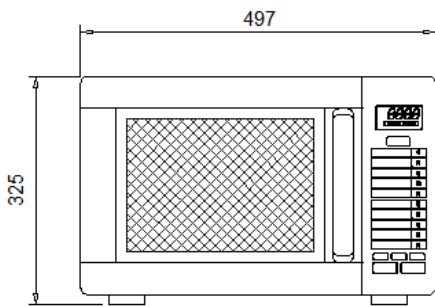

Bonn

TOP VIEW

FRONT VIEW
NTS

SIDE VIEW (OPEN DOOR)

DIMENSIONS

Cavity	310W x 325D x 209H mm
Unit	497W x 428D x 325H mm
Net Weight	19.5kg

SPECIFICATIONS - Function Type

Construction	Stainless Steel Interior with Ceramic Base
	Stainless Steel Outer Construction
Output Power	1200W
Power Source	240v 10amp Single Phase