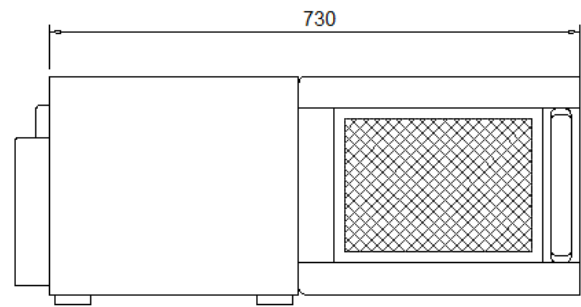

Bonn

TOP VIEW

FRONT VIEW
NTS

SIDE VIEW (OPEN DOOR)

DIMENSIONS

Cavity	310W x 325D x 209H mm
Unit	497W x 428D x 325H mm
Net Weight	19.5kg

SPECIFICATIONS - Function Type

Construction	Stainless Steel Interior with Ceramic Base
	Stainless Steel Outer Construction
Output Power	1200W
Power Source	240v 10amp Single Phase