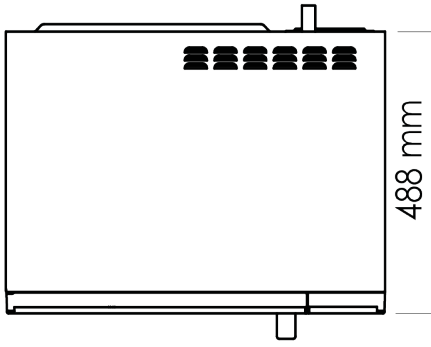

# Bonn

TOP VIEW

FRONT VIEW

SIDE VIEW (door open)

**DIMENSIONS**

Overall	553W x 488D x 343H mm
Net Weight	22kg
Ship Weight	25kg

**SPECIFICATIONS - Function Type**

Construction	Stainless Steel
Power Source	1.9kW, 230v 10Amp, Microwave output 1.4kW

- 1400 Watts of Cooking Power
- Spacious 34L Capacity
- Digital Touch-Pad Controls
- 100 Program Menu Settings
- 3 Stages of Cooking
- 60 Minute Maximum Cook Time
- Commercial Grade Performance
- Made for Continuous Operation
- Stainless Steel Body & Cavity
- Heavy Duty Metal Handle
- Durable Interlock System