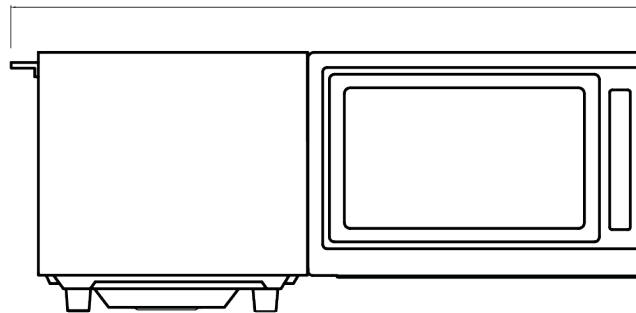

# Bonn

TOP VIEW

FRONT VIEW

SIDE VIEW (door open)

**DIMENSIONS**

Overall	553W x 488D x 343H mm
Net Weight	22kg
Ship Weight	25kg

**SPECIFICATIONS - Function Type**

Construction	Stainless Steel
Power Source	1.9kW, 230v 10Amp, Microwave output 1.4kW

- 1400 Watts of Cooking Power
- Spacious 34L Capacity
- Digital Touch-Pad Controls
- 100 Program Menu Settings
- 3 Stages of Cooking
- 60 Minute Maximum Cook Time
- Commercial Grade Performance
- Made for Continuous Operation
- Stainless Steel Body & Cavity
- Heavy Duty Metal Handle
- Durable Interlock System