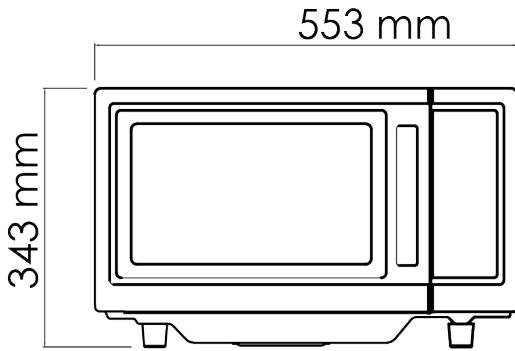

# Bonn

TOP VIEW

FRONT VIEW

SIDE VIEW (door open)

**DIMENSIONS**

Overall	553W x 488D x 343H mm
Net Weight	22kg
Ship Weight	25kg

**SPECIFICATIONS - Function Type**

Construction	Stainless Steel
Power Source	1.9kW, 230v 10Amp, Microwave output 1.4kW

- 1400 Watts of Cooking Power
- Spacious 34L Capacity
- Digital Touch-Pad Controls
- 100 Program Menu Settings
- 3 Stages of Cooking
- 60 Minute Maximum Cook Time
- Commercial Grade Performance
- Made for Continuous Operation
- Stainless Steel Body & Cavity
- Heavy Duty Metal Handle
- Durable Interlock System