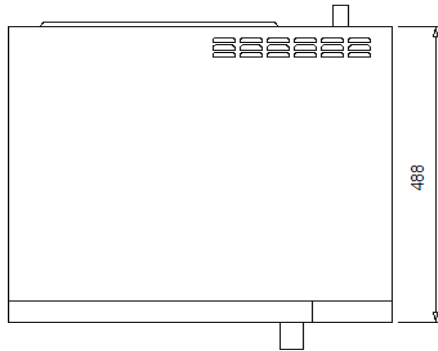

# Bonn

**TOP VIEW**

**FRONT VIEW**  
NTS

**SIDE VIEW (OPEN DOOR)**

**DIMENSIONS**

Overall	553W x 488D x 343H mm
Net Weight	32kg
Ship Weight	35kg

**SPECIFICATIONS - Function Type**

Construction	Stainless Steel
Dual Magnetron	Yes
Power Source	1.9kW, 230v 10Amp, Microwave output 1.4kW

- 1400 Watts of Cooking Power
- Spacious 34L Capacity
- Digital Touch-Pad Controls
- 100 Program Menu Settings
- 3 Stages of Cooking
- 60 Minute Maximum Cook Time
- Commercial Grade Performance
- Made for Continuous Operation
- Stainless Steel Body & Cavity
- Heavy Duty Metal Handle
- Durable Interlock System