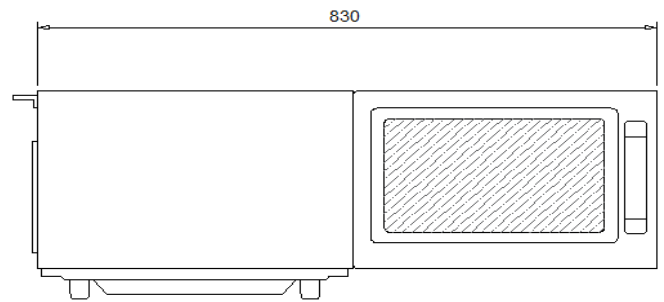

# Bonn

**TOP VIEW**

**FRONT VIEW**  
NTS

**SIDE VIEW (OPEN DOOR)**

**DIMENSIONS**

Overall	553W x 488D x 343H mm
Net Weight	32kg
Ship Weight	35kg

**SPECIFICATIONS - Function Type**

Construction	Stainless Steel
Dual Magnetron	Yes
Power Source	1.9kW, 230v 10Amp, Microwave output 1.4kW

- 1400 Watts of Cooking Power
- Spacious 34L Capacity
- Digital Touch-Pad Controls
- 100 Program Menu Settings
- 3 Stages of Cooking
- 60 Minute Maximum Cook Time
- Commercial Grade Performance
- Made for Continuous Operation
- Stainless Steel Body & Cavity
- Heavy Duty Metal Handle
- Durable Interlock System