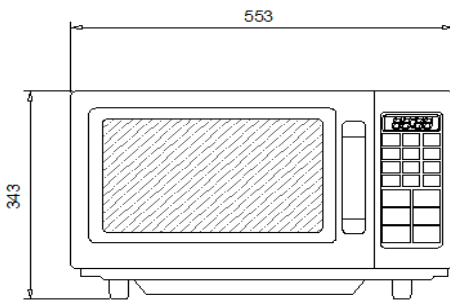

# Bonn

**TOP VIEW**

**FRONT VIEW**  
NTS

**SIDE VIEW (OPEN DOOR)**

**DIMENSIONS**

Overall	553W x 488D x 343H mm
Net Weight	32kg
Ship Weight	35kg

**SPECIFICATIONS - Function Type**

Construction	Stainless Steel
Dual Magnetron	Yes
Power Source	1.9kW, 230v 10Amp, Microwave output 1.4kW

- 1400 Watts of Cooking Power
- Spacious 34L Capacity
- Digital Touch-Pad Controls
- 100 Program Menu Settings
- 3 Stages of Cooking
- 60 Minute Maximum Cook Time
- Commercial Grade Performance
- Made for Continuous Operation
- Stainless Steel Body & Cavity
- Heavy Duty Metal Handle
- Durable Interlock System