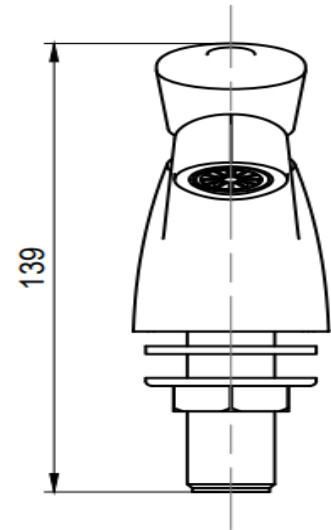

FIVE YEAR ON-SITE WARRANTY

TOP VIEW

SIDE VIEW
NTS

FRONT VIEW

FEATURES INCLUDE:

Deck mounted Time Flo Tap

15 seconds

Single hole mount

6 Star rating

Includes one connection tail and hardware.

Supplied with Blue Red and Yellow button

Operating water pressure Min 50kpa, Max 350kpa. Optimum 250-350kpa.

The **Jetstream Plumbing** range of quality tapware and prerinse units heralds a new era of reliable, quality tapware to the Australian market with an industry leading FIVE YEAR on-site parts and labour warranty* – designed by professionals with the features you would expect for your kitchen.