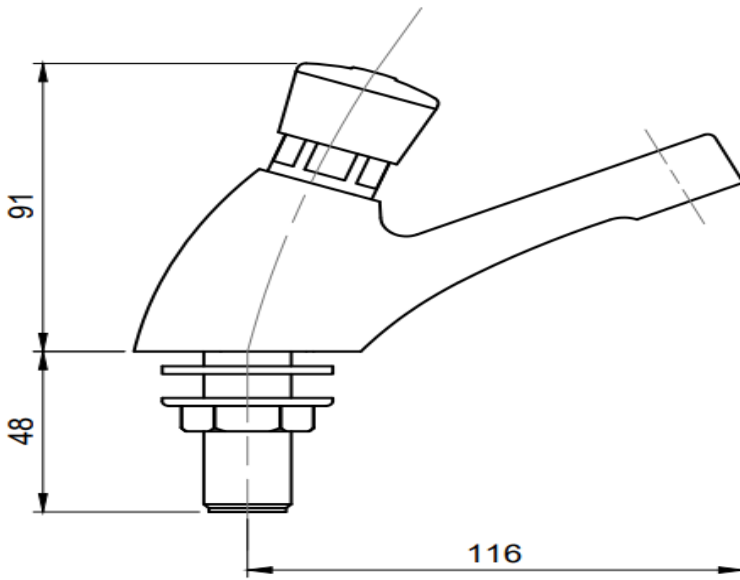

FIVE YEAR ON-SITE WARRANTY

TOP VIEW

SIDE VIEW
NTS

FRONT VIEW

FEATURES INCLUDE:

Deck mounted Time Flo Tap

15 seconds

Single hole mount

6 Star rating

Includes one connection tail and hardware.

Supplied with Blue Red and Yellow button

Operating water pressure Min 50kpa, Max 350kpa. Optimum 250-350kpa.

The **Jetstream Plumbing** range of quality tapware and prerinse units heralds a new era of reliable, quality tapware to the Australian market with an industry leading FIVE YEAR on-site parts and labour warranty* – designed by professionals with the features you would expect for your kitchen.