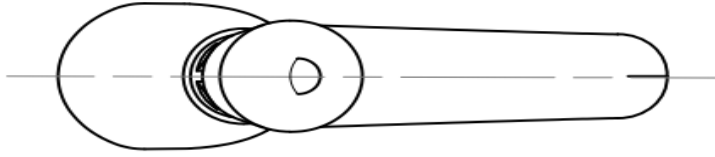

FIVE YEAR ON-SITE WARRANTY

TOP VIEW

SIDE VIEW
NTS

FRONT VIEW

FEATURES INCLUDE:

Deck mounted Time Flo Tap

15 seconds

Single hole mount

6 Star rating

Includes one connection tail and hardware.

Supplied with Blue Red and Yellow button

Operating water pressure Min 50kpa, Max 350kpa. Optimum 250-350kpa.

The **Jetstream Plumbing** range of quality tapware and prerinse units heralds a new era of reliable, quality tapware to the Australian market with an industry leading FIVE YEAR on-site parts and labour warranty* – designed by professionals with the features you would expect for your kitchen.