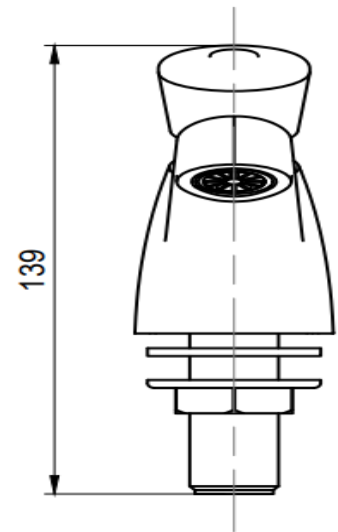

FIVE YEAR ON-SITE WARRANTY

TOP VIEW

SIDE VIEW
NTS

FRONT VIEW

FEATURES INCLUDE:

Deck mounted Time Flo Tap

15 seconds

Single hole mount

6 Star rating

Includes one connection tail and hardware.

Supplied with Blue Red and Yellow button

Operating water pressure Min 50kpa, Max 350kpa. Optimum 250-350kpa.