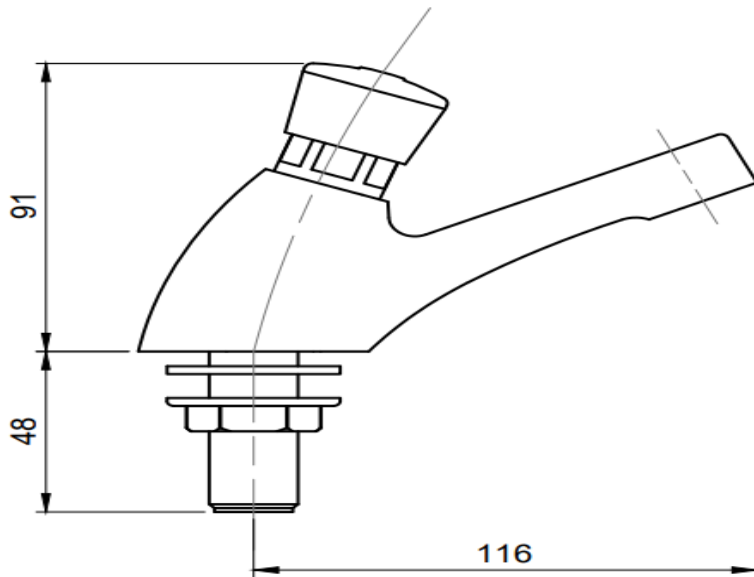

FIVE YEAR ON-SITE WARRANTY

TOP VIEW

SIDE VIEW
NTS

FRONT VIEW

FEATURES INCLUDE:

Deck mounted Time Flo Tap

15 seconds

Single hole mount

6 Star rating

Includes one connection tail and hardware.

Supplied with Blue Red and Yellow button

Operating water pressure Min 50kpa, Max 350kpa. Optimum 250-350kpa.