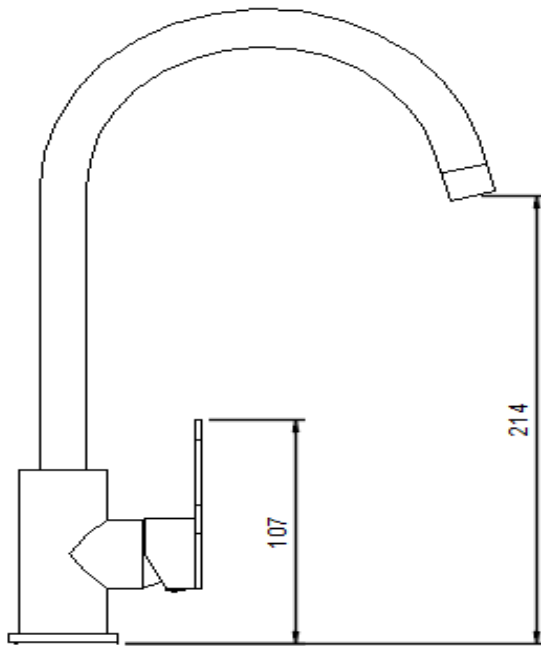

FIVE YEAR ON-SITE WARRANTY

TOP VIEW

SIDE VIEW
NTS

FRONT VIEW

FEATURES INCLUDE:

Deck mounted 180mm swing faucet

Lever tap

Lead free

Soft close operation

4 Star rated

Operating water pressure Min 50kPA, Max 500kPA - Recommended 350kPA

The **Jetstream Plumbing** range of quality tapware and prerinse units heralds a new era of reliable, quality tapware to the Australian market with an industry leading FIVE YEAR on-site parts and labour warranty* designed by professionals with the features you would expect for your kitchen.