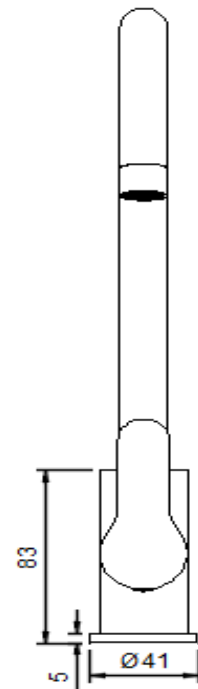

FIVE YEAR ON-SITE WARRANTY

TOP VIEW

SIDE VIEW
NTS

FRONT VIEW

FEATURES INCLUDE:

Deck mounted 180mm swing faucet

Lever tap

Lead free