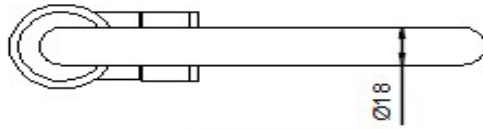

FIVE YEAR ON-SITE WARRANTY

TOP VIEW

SIDE VIEW
NTS

FRONT VIEW

FEATURES INCLUDE:

Deck mounted 180mm swing faucet

Lever tap

Lead free