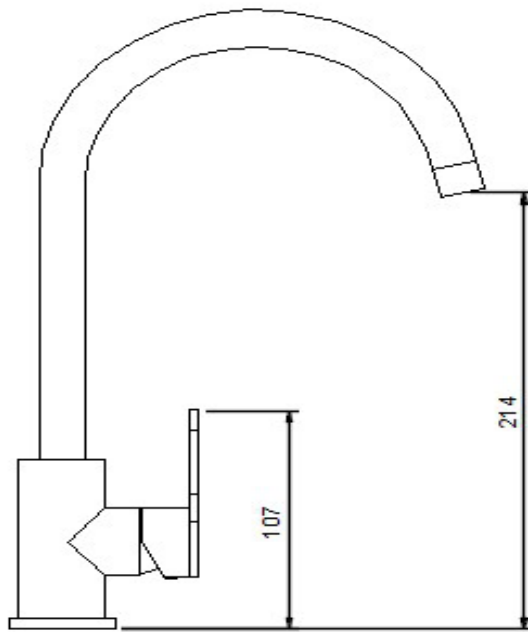

FIVE YEAR ON-SITE WARRANTY

TOP VIEW

SIDE VIEW
NTS

FRONT VIEW

FEATURES INCLUDE:

Deck mounted 180mm swing faucet

Lever tap

Lead free

Soft close operation

4 Star rated

Operating water pressure Min 50kPA, Max 500kPA - Recommended 350kPA

The **Jetstream Plumbing** range of quality tapware and prerinse units heralds a new era of reliable, quality tapware to the Australian market with an industry leading **FIVE YEAR** on-site parts and labour warranty* designed by professionals with the features you would expect for your kitchen.