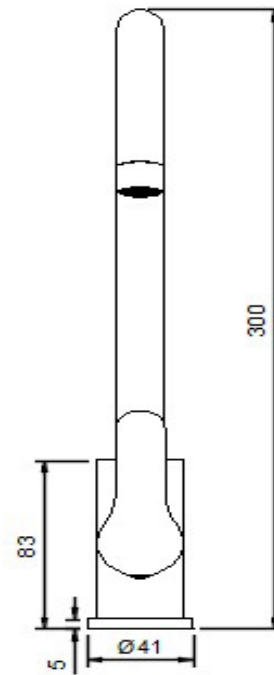

FIVE YEAR ON-SITE WARRANTY

TOP VIEW

SIDE VIEW
NTS

FRONT VIEW

FEATURES INCLUDE:

Deck mounted 180mm swing faucet

Lever tap

Lead free