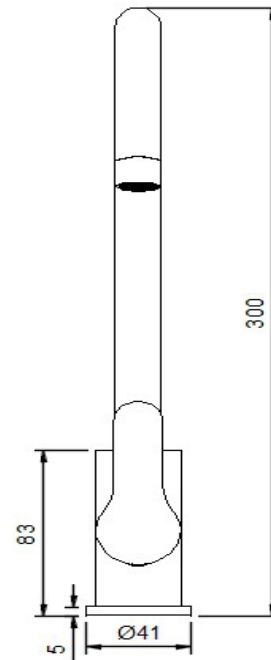

FIVE YEAR ON-SITE WARRANTY

TOP VIEW

SIDE VIEW
NTS

FRONT VIEW

FEATURES INCLUDE:

Deck mounted 180mm swing faucet

Lever tap

Lead free