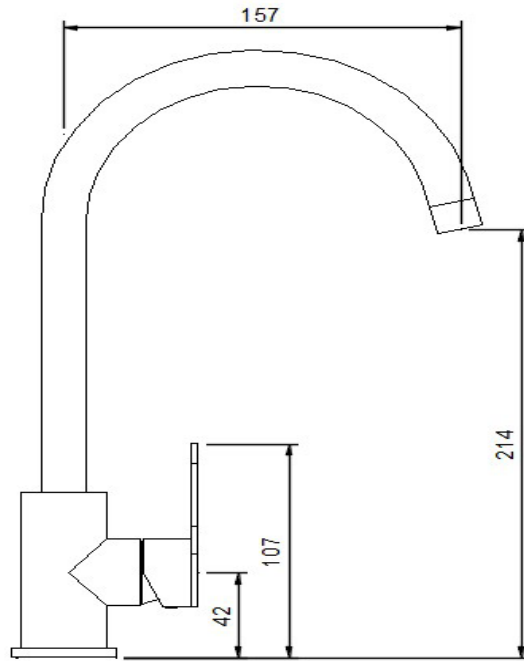

FIVE YEAR ON-SITE WARRANTY

TOP VIEW

SIDE VIEW
NTS

FRONT VIEW

FEATURES INCLUDE:

Deck mounted 180mm swing faucet

Lever tap

Lead free

Soft close operation

4 Star rated

Operating water pressure Min 50kPA, Max 500kPA - Recommended 350kPA

The **Jetstream Plumbing** range of quality tapware and prerinse units heralds a new era of reliable, quality tapware to the Australian market with an industry leading FIVE YEAR on-site parts and labour warranty* designed by professionals with the features you would expect for your kitchen.