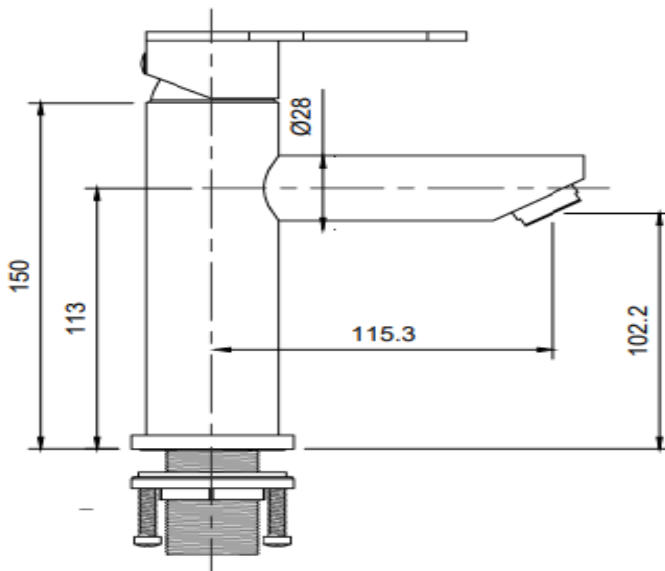

FIVE YEAR ON-SITE WARRANTY

TOP VIEW

SIDE VIEW
NTS

FRONT VIEW

FEATURES INCLUDE:

Deck Mounted Flick Mixer

Complete with 100mm Fixed Sprout

4 Star rated

One hole mount

Complete with flexible fittings

Cutout size: 35-36 Dia.

Operating water pressure Min 50kPA, Max 350kPA

The **Jetstream** range of quality tapware and prerinse units heralds a new era of reliable, quality tapware to the Australian market with an industry leading FIVE YEAR on-site parts and about warranty* – designed by professionals with the features you would expect for your kitchen.