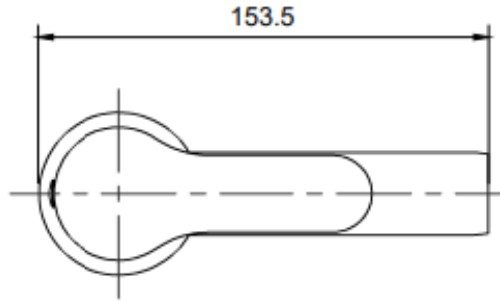

FIVE YEAR ON-SITE WARRANTY

TOP VIEW

SIDE VIEW
NTS

FRONT VIEW

FEATURES INCLUDE:

Deck Mounted Flick Mixer

Complete with 100mm Fixed Sprout

4 Star rated

One hole mount

Complete with flexible fittings

Cutout size: 35-36 Dia.

Operating water pressure Min 50kPA, Max 350kPA

The **Jetstream** range of quality tapware and prerinse units heralds a new era of reliable, quality tapware to the Australian market with an industry leading FIVE YEAR on-site parts and about warranty* – designed by professionals with the features you would expect for your kitchen.