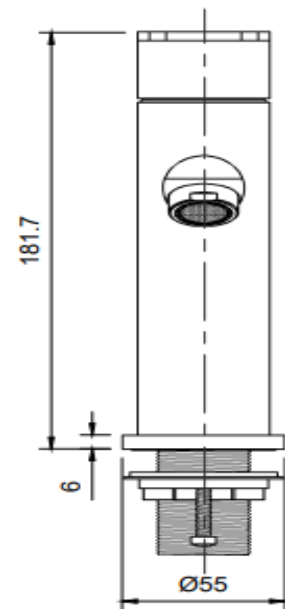

FIVE YEAR ON-SITE WARRANTY

TOP VIEW

SIDE VIEW
NTS

FRONT VIEW

FEATURES INCLUDE:

Deck Mounted Flick Mixer

Complete with 100mm Fixed Sprout

4 Star rated

One hole mount

Complete with flexible fittings

Cutout size: 35-36 Dia.

Operating water pressure Min 50kPA, Max 350kPA

The **Jetstream** range of quality tapware and prerinse units heralds a new era of reliable, quality tapware to the Australian market with an industry leading FIVE YEAR on-site parts and about warranty* – designed by professionals with the features you would expect for your kitchen.