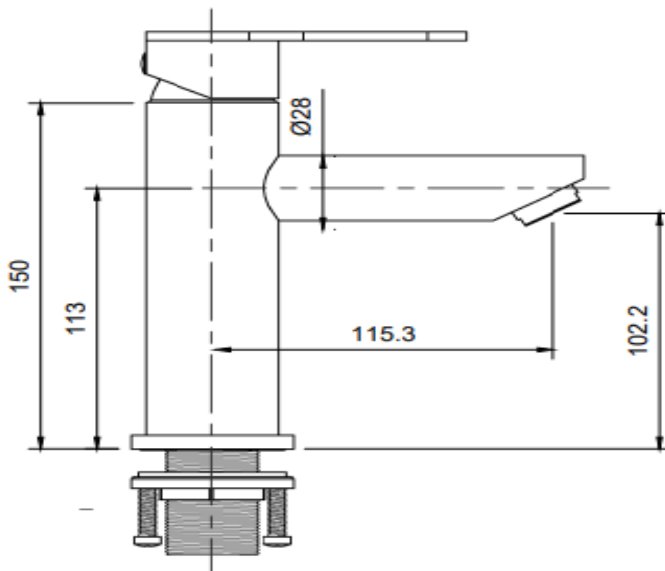

FIVE YEAR ON-SITE WARRANTY

TOP VIEW

SIDE VIEW
NTS

FRONT VIEW

FEATURES INCLUDE:

Deck Mounted Flick Mixer

Complete with 100mm Fixed Sprout

4 Star rated

One hole mount

Complete with flexible fittings

Cutout size: 35-36 Dia.

Operating water pressure Min 50kPA, Max 350kPA