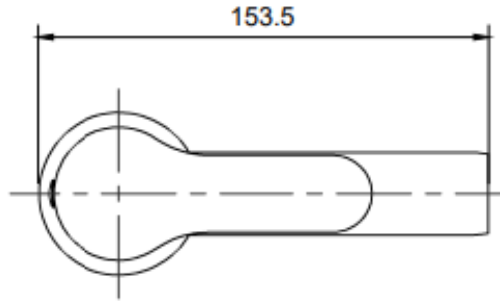

FIVE YEAR ON-SITE WARRANTY

TOP VIEW

SIDE VIEW
NTS

FRONT VIEW

FEATURES INCLUDE:

Deck Mounted Flick Mixer

Complete with 100mm Fixed Sprout

4 Star rated

One hole mount

Complete with flexible fittings

Cutout size: 35-36 Dia.

Operating water pressure Min 50kPA, Max 350kPA