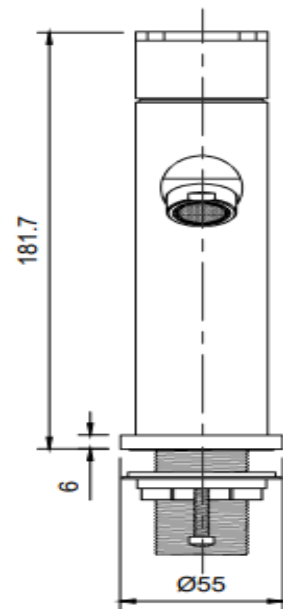

FIVE YEAR ON-SITE WARRANTY

TOP VIEW

SIDE VIEW
NTS

FRONT VIEW

FEATURES INCLUDE:

Deck Mounted Flick Mixer

Complete with 100mm Fixed Sprout

4 Star rated

One hole mount

Complete with flexible fittings

Cutout size: 35-36 Dia.

Operating water pressure Min 50kPA, Max 350kPA