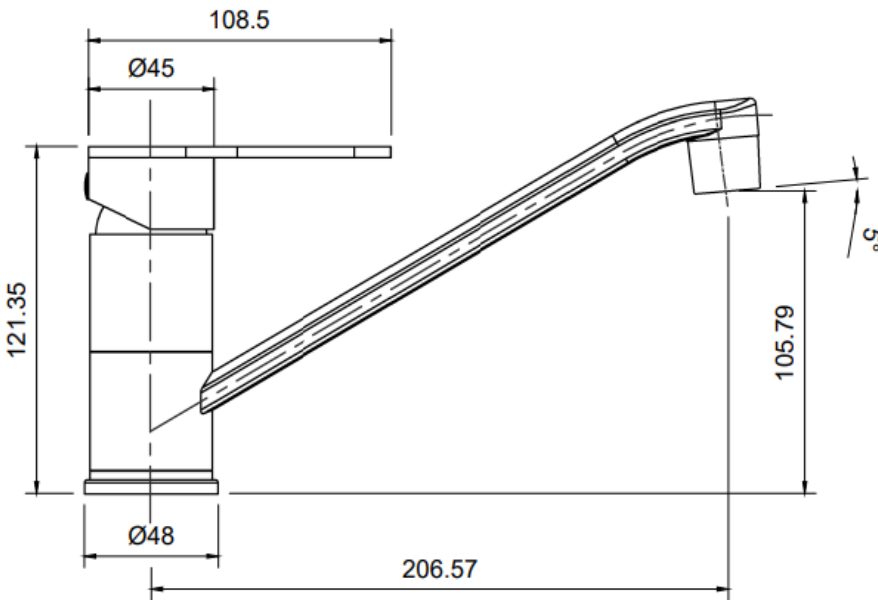

FIVE YEAR ON-SITE WARRANTY

TOP VIEW

SIDE VIEW
NTS

FRONT VIEW

FEATURES INCLUDE:

- Deck Mounted Flick Mixer

- Complete with 200mm Swing Sprout

- 4 Star rated

- One hole mount

- Complete with flexible fittings

- Cutout size: 35-36 Dia.

- Operating water pressure Min 50kPA, Max 350kPA

The **Jetstream** range of quality tapware and perinse units heralds a new era of reliable, quality tapware to the Australian market with an industry leading FIVE YEAR on-site parts and about warranty* – designed by professionals with the features you would expect for your kitchen.