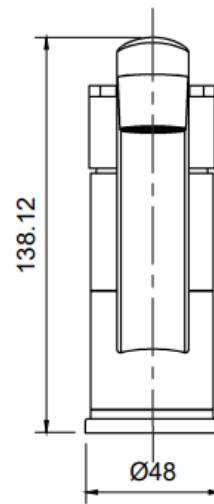

FIVE YEAR ON-SITE WARRANTY

TOP VIEW

SIDE VIEW
NTS

FRONT VIEW

FEATURES INCLUDE:

- Deck Mounted Flick Mixer

- Complete with 200mm Swing Sprout

- 4 Star rated

- One hole mount

- Complete with flexible fittings

- Cutout size: 35-36 Dia.

- Operating water pressure Min 50kPA, Max 350kPA

The **Jetstream** range of quality tapware and perinse units heralds a new era of reliable, quality tapware to the Australian market with an industry leading FIVE YEAR on-site parts and about warranty* – designed by professionals with the features you would expect for your kitchen.