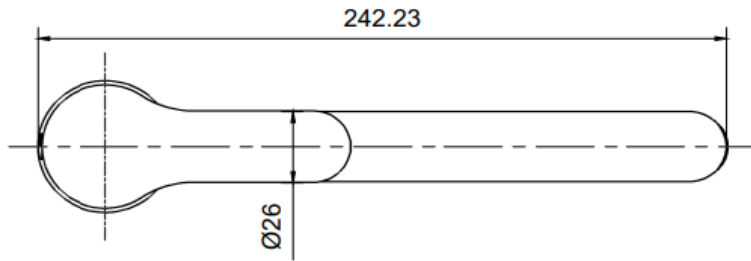

FIVE YEAR ON-SITE WARRANTY

TOP VIEW

SIDE VIEW
NTS

FRONT VIEW

FEATURES INCLUDE:

- Deck Mounted Flick Mixer

- Complete with 200mm Swing Sprout

- 4 Star rated

- One hole mount

- Complete with flexible fittings

- Cutout size: 35-36 Dia.

- Operating water pressure Min 50kPA, Max 350kPA

The **Jetstream** range of quality tapware and perinse units heralds a new era of reliable, quality tapware to the Australian market with an industry leading FIVE YEAR on-site parts and about warranty* – designed by professionals with the features you would expect for your kitchen.