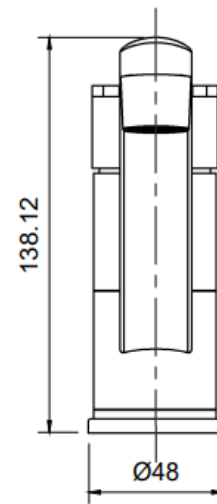

FIVE YEAR ON-SITE WARRANTY

TOP VIEW

SIDE VIEW
NTS

FRONT VIEW

FEATURES INCLUDE:

Deck Mounted Flick Mixer

Complete with 200mm Swing Sprout

4 Star rated

One hole mount

Complete with flexible fittings

Cutout size: 35-36 Dia.

Operating water pressure Min 50kPA, Max 350kPA