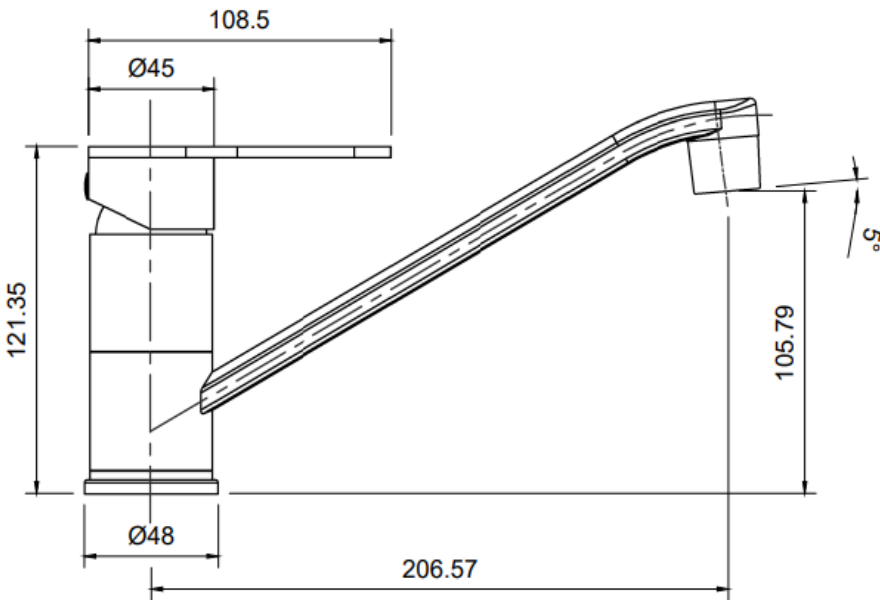

FIVE YEAR ON-SITE WARRANTY

TOP VIEW

SIDE VIEW
NTS

FRONT VIEW

FEATURES INCLUDE:

Deck Mounted Flick Mixer

Complete with 200mm Swing Sprout

4 Star rated

One hole mount

Complete with flexible fittings

Cutout size: 35-36 Dia.

Operating water pressure Min 50kPA, Max 350kPA