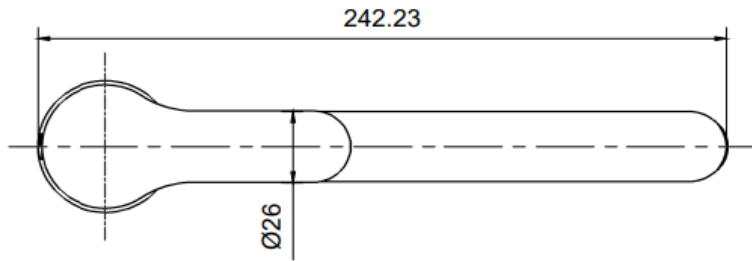

FIVE YEAR ON-SITE WARRANTY

TOP VIEW

SIDE VIEW
NTS

FRONT VIEW

FEATURES INCLUDE:

Deck Mounted Flick Mixer

Complete with 200mm Swing Sprout

4 Star rated

One hole mount

Complete with flexible fittings

Cutout size: 35-36 Dia.

Operating water pressure Min 50kPA, Max 350kPA