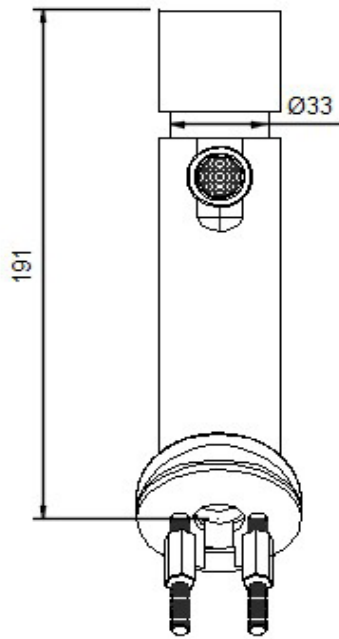

**FIVE YEAR ON-SITE WARRANTY**

TOP VIEW

FRONT VIEW  
NTS

SIDE VIEW

**FEATURES INCLUDE:**

- Modern deck Time Flow Tap
- Single hole mount
- Run time 15 seconds (adjustable)
- Single Temperature (max 50°C)
- 6 Star rating.
- Includes inlet strainer and flow controller
- Operating water pressure Min 150kpa, Max 500kpa.