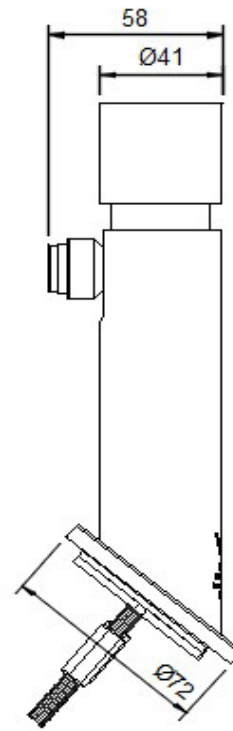

**FIVE YEAR ON-SITE WARRANTY**

TOP VIEW

FRONT VIEW  
NTS

SIDE VIEW

**FEATURES INCLUDE:**

- Modern deck Time Flow Tap
- Single hole mount
- Run time 15 seconds (adjustable)
- Single Temperature (max 50°C)
- 6 Star rating.
- Includes inlet strainer and flow controller
- Operating water pressure Min 150kpa, Max 500kpa.