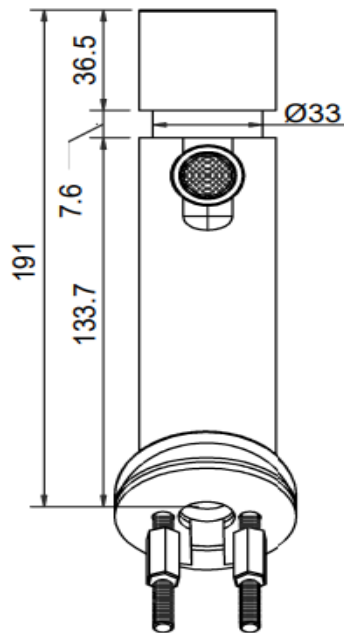

FIVE YEAR ON-SITE WARRANTY

TOP VIEW

SIDE VIEW

FRONT VIEW
NTS

REAR VIEW

FEATURES INCLUDE:

Modern deck Time Flow Tap

Single hole mount

Run time 15 seconds (adjustable)

Single Temperature (max 50°C)

6 Star rating.

Includes inlet strainer and flow cotroller

Operating water pressure Min 150kpa, Max 500kpa.