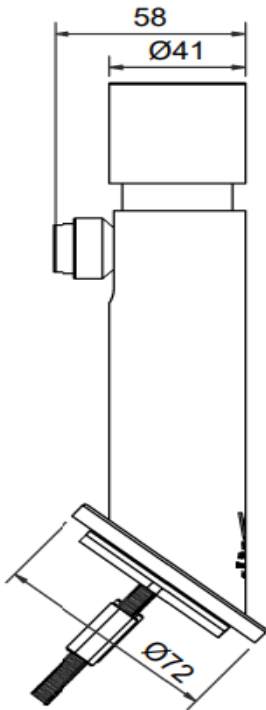

FIVE YEAR ON-SITE WARRANTY

TOP VIEW

SIDE VIEW

FRONT VIEW
NTS

REAR VIEW

FEATURES INCLUDE:

Modern deck Time Flow Tap

Single hole mount

Run time 15 seconds (adjustable)

Single Temperature (max 50°C)

6 Star rating.

Includes inlet strainer and flow cotroller

Operating water pressure Min 150kpa, Max 500kpa.