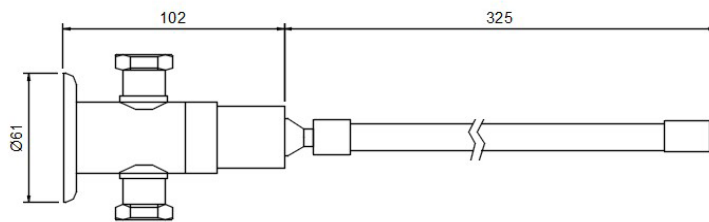

FIVE YEAR ON-SITE WARRANTY

TOP VIEW

SIDE VIEW
NTS

FRONT VIEW

SIDE VIEW
NTS

TOP VIEW

FEATURES INCLUDE:

Includes deck mount fixed goose neck outlet

325mm lever/knee operated time-flow and connection

6 Star rating.

Operating water pressure Min 50kpa, Max 350kpa.

The **Jetstream Plumbing** range of quality tapware and perinse units heralds a new era of reliable, quality tapware to the Australian market with an industry leading **FIVE YEAR** on-site parts and about warranty* designed by professionals with the features you would expect for your kitchen.