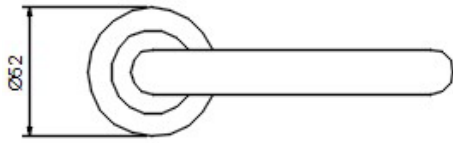

FIVE YEAR ON-SITE WARRANTY

TOP VIEW

SIDE VIEW
NTS

FRONT VIEW

SIDE VIEW
NTS

TOP VIEW

FEATURES INCLUDE:

Includes deck mount fixed goose neck outlet

325mm lever/knee operated time-flow and connection

6 Star rating.

Operating water pressure Min 50kpa, Max 350kpa.

The **Jetstream Plumbing** range of quality tapware and perinse units heralds a new era of reliable, quality tapware to the Australian market with an industry leading **FIVE YEAR** on-site parts and about warranty* designed by professionals with the features you would expect for your kitchen.