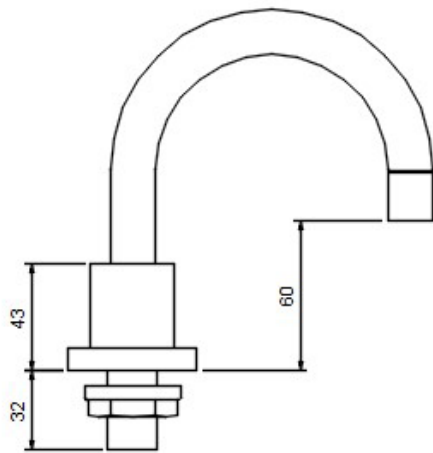

FIVE YEAR ON-SITE WARRANTY

TOP VIEW

SIDE VIEW
NTS

FRONT VIEW

SIDE VIEW
NTS

TOP VIEW

FEATURES INCLUDE:

Includes deck mount fixed goose neck outlet

325mm lever/knee operated time-flow and connection

6 Star rating.

Operating water pressure Min 50kpa, Max 350kpa.

The **Jetstream Plumbing** range of quality tapware and perinse units heralds a new era of reliable, quality tapware to the Australian market with an industry leading **FIVE YEAR** on-site parts and about warranty* designed by professionals with the features you would expect for your kitchen.