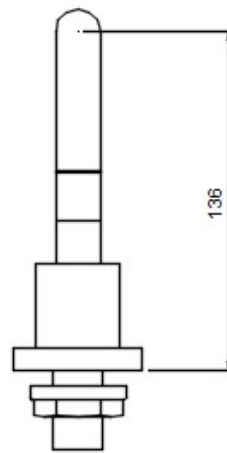

FIVE YEAR ON-SITE WARRANTY

TOP VIEW

SIDE VIEW
NTS

FRONT VIEW

SIDE VIEW
NTS

TOP VIEW

FEATURES INCLUDE:

Includes deck mount fixed goose neck outlet

325mm lever/knee operated time-flow and connection

6 Star rating.

Operating water pressure Min 50kpa, Max 350kpa.

The **Jetstream Plumbing** range of quality tapware and perinse units heralds a new era of reliable, quality tapware to the Australian market with an industry leading **FIVE YEAR** on-site parts and about warranty* designed by professionals with the features you would expect for your kitchen.