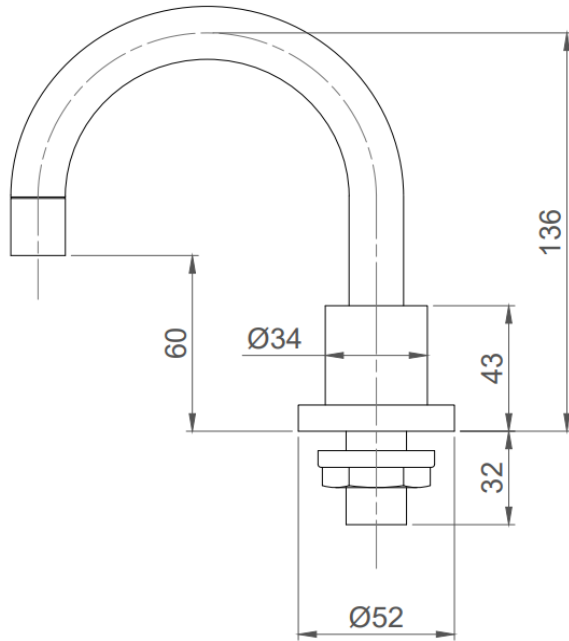

FIVE YEAR ON-SITE WARRANTY

GOOSE NECK SPROUT

FRONT VIEW
NTS

KNEE OPERATED WAND

FRONT VIEW
NTS

**FIVE YEAR ON-SITE
WARRANTY**

FEATURES INCLUDE:

Includes deck mount fixed goose neck outlet

325mm lever/knee operated time-flow and connection

6 Star rating.

Operating water pressure Min 50kpa, Max 350kpa.