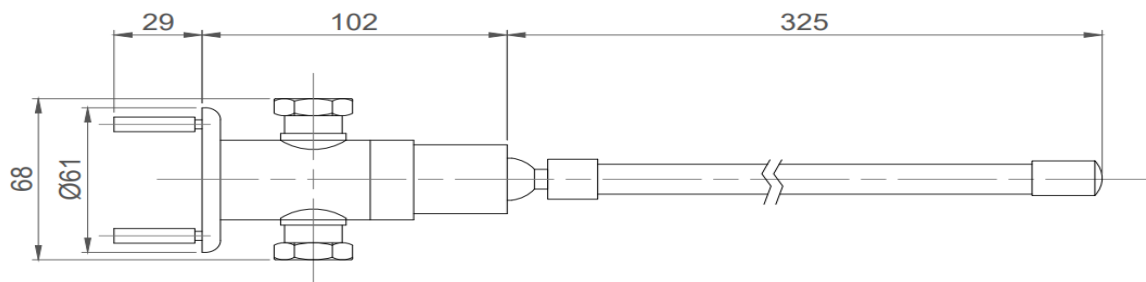

FIVE YEAR ON-SITE WARRANTY

GOOSE NECK SPROUT

FRONT VIEW
NTS

KNEE OPERATED WAND

FRONT VIEW
NTS

**FIVE YEAR ON-SITE
WARRANTY**

FEATURES INCLUDE:

Includes deck mount fixed goose neck outlet

325mm lever/knee operated time-flow and connection

6 Star rating.

Operating water pressure Min 50kpa, Max 350kpa.