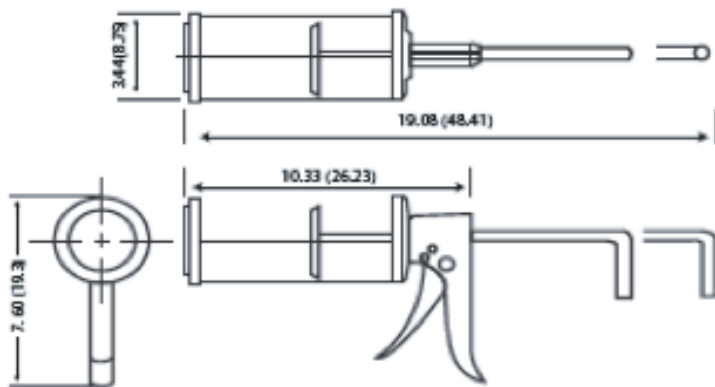

580-Series Sauce Dispensers

Prince Castle Sauce Dispensers are perfect for portion control of heavy sauces such as tarter, mayonnaise, sour cream and guacamole. With a click of the trigger, a portion-controlled amount of sauce is dispensed - no spooning, no mess and no fuss!

The cartridge bottles, made of polyethylene plastic, keep the sauce covered and free from contamination. Accessories are available for storage and handling the sauce dispensers.

Note: Bottles sold separately. Each bottle holds 26 ounces.

Dimensions

| Model Number | Width in (cm) | Length in (cm) | Height in (cm) | Shipping Weight lbs (kg) |
|--------------|---------------|----------------|----------------|--------------------------|
| 580 Series | 3.44 (8.73) | 7.60 (19.30) | 19.06 (48.41) | 3.00 (1.40) |

Specifications

Product # 580-Series

Product Features

- Precise portion control for heavy sauces.
- Four models available to dispense 1/3 oz. (9.44 grams) to 1 oz. (2834 grams).
- Great for heavy sauces like tartar, mayonnaise, sour cream, and guacamole.
- Optional accessories add versatility.