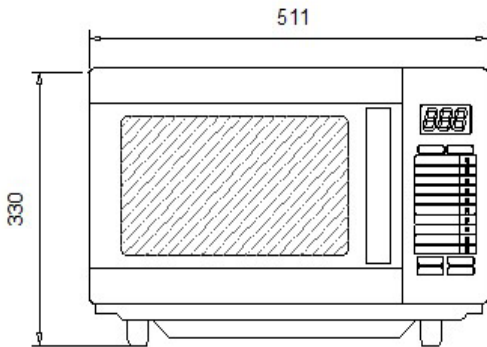

Bonn

TOP VIEW

FRONT VIEW
NTS

SIDE VIEW (OPEN DOOR)

DIMENSIONS

Cavity	330W x 330D x 212H mm
Unit	511W x 382D x 330H mm
Packaging	590W x 465D x 395H mm
Net Weight	17.5kg
Ship Weight	21kg

SPECIFICATIONS - Function Type

Construction	Stainless Steel Interior with Ceramic Base
	Stainless Steel Outer Construction
Power Consumption	1860W
Output Power	1200W
Power Source	230v 8.5amp

STANDARD FEATURES

- 1200 Watts of Cooking Power
- 10 Amp plug single phase (Max. Draw 8.5A)
- 27L Capacity
- Digital Touch-Pad Controls with LED Lighted Display
- 20 Present Memories, Digital Display
- Full Stainless Steel Interior/Exterior
- Door construction: Toughened Glass, Commercial quality Hinges and handle
- Touch control
- Double Glass Door with Metallic Handle
- Motorised Stirrer Fan
- Easy Clean Ceramic
- Warranty: Back to Base 24 months parts and 13 months labour