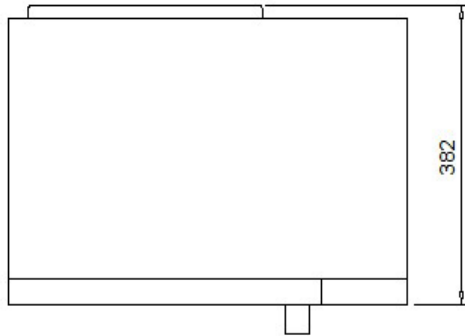

Bonn

TOP VIEW

FRONT VIEW
NTS

SIDE VIEW (OPEN DOOR)

DIMENSIONS

Cavity	330W x 330D x 212H mm
Unit	511W x 382D x 330H mm
Packaging	590W x 465D x 395H mm
Net Weight	17.5kg
Ship Weight	21kg

SPECIFICATIONS - Function Type

Construction	Stainless Steel Interior with Ceramic Base
	Stainless Steel Outer Construction
Power Consumption	1860W
Output Power	1200W
Power Source	230v 8.5amp

STANDARD FEATURES

- 1200 Watts of Cooking Power
- 10 Amp plug single phase (Max. Draw 8.5A)
- 27L Capacity
- Digital Touch-Pad Controls with LED Lighted Display
- 20 Present Memories, Digital Display
- Full Stainless Steel Interior/Exterior
- Door construction: Toughened Glass, Commercial quality Hinges and handle
- Touch control
- Double Glass Door with Metallic Handle
- Motorised Stirrer Fan
- Easy Clean Ceramic
- Warranty: Back to Base 24 months parts and 13 months labour