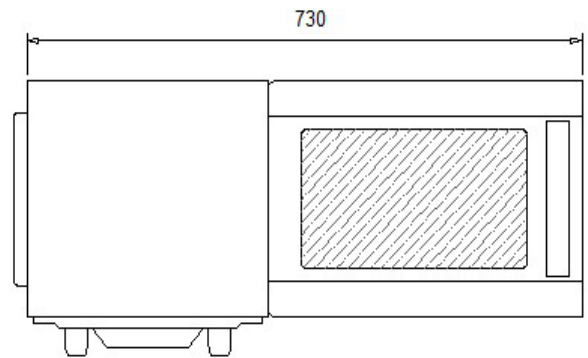

Bonn

TOP VIEW

FRONT VIEW
NTS

SIDE VIEW (OPEN DOOR)

DIMENSIONS

Cavity	330W x 330D x 212H mm
Unit	511W x 382D x 330H mm
Packaging	590W x 465D x 395H mm
Net Weight	17.5kg
Ship Weight	21kg

SPECIFICATIONS - Function Type

Construction	Stainless Steel Interior with Ceramic Base
	Stainless Steel Outer Construction
Power Consumption	1860W
Output Power	1200W
Power Source	230v 8.5amp

STANDARD FEATURES

- 1200 Watts of Cooking Power
- 10 Amp plug single phase (Max. Draw 8.5A)
- 27L Capacity
- Digital Touch-Pad Controls with LED Lighted Display
- 20 Present Memories, Digital Display
- Full Stainless Steel Interior/Exterior
- Door construction: Toughened Glass, Commercial quality Hinges and handle
- Touch control
- Double Glass Door with Metallic Handle
- Motorised Stirrer Fan
- Easy Clean Ceramic
- Warranty: Back to Base 24 months parts and 13 months labour