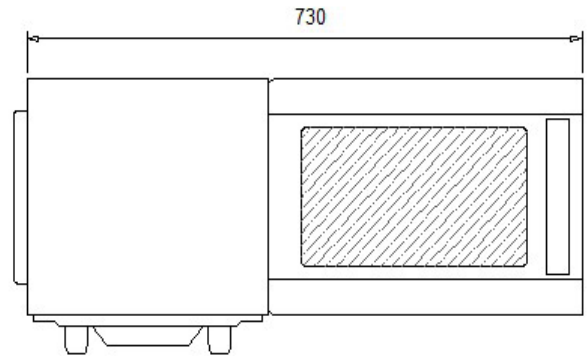

Bonn

TOP VIEW

FRONT VIEW
NTS

SIDE VIEW(OPEN DOOR)

DIMENSIONS

Cavity	330W x 330D x 212H mm
Unit	511W x 382D x 330H mm
Packaging	590W x 465D x 395H mm
Net Weight	17.5kg
Ship Weight	21kg

SPECIFICATIONS - Function Type

Construction	Stainless Steel Interior with Ceramic Base
	Stainless Steel Outer Construction
Power Consumption	1860W
Output Power	1200W
Power Source	230v 8.5amp

STANDARD FEATURES

- 1200 Watts of Cooking Power
- 10 Amp plug single phase (Max. Draw 8.5A)
- 27L Capacity
- Digital Touch-Pad Controls with LED Lighted Display
- 20 Present Memories, Digital Display
- Full Stainless Steel Interior/Exterior
- Door construction: Toughened Glass, Commercial quality Hinges and handle
- Touch control
- Double Glass Door with Metallic Handle
- Motorised Stirrer Fan
- Easy Clean Ceramic
- Warranty: Back to Base 24 months parts and 13 months labour