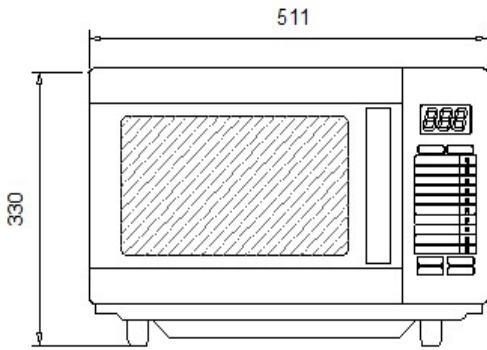

Bonn

TOP VIEW

FRONT VIEW
NTS

SIDE VIEW(OPEN DOOR)

DIMENSIONS

Cavity	330W x 330D x 212H mm
Unit	511W x 382D x 330H mm
Packaging	590W x 465D x 395H mm
Net Weight	17.5kg
Ship Weight	21kg

SPECIFICATIONS - Function Type

Construction	Stainless Steel Interior with Ceramic Base
	Stainless Steel Outer Construction
Power Consumption	1860W
Output Power	1200W
Power Source	230v 8.5amp

STANDARD FEATURES

- 1200 Watts of Cooking Power
- 10 Amp plug single phase (Max. Draw 8.5A)
- 27L Capacity
- Digital Touch-Pad Controls with LED Lighted Display
- 20 Present Memories, Digital Display
- Full Stainless Steel Interior/Exterior
- Door construction: Toughened Glass, Commercial quality Hinges and handle
- Touch control
- Double Glass Door with Metallic Handle
- Motorised Stirrer Fan
- Easy Clean Ceramic
- Warranty: Back to Base 24 months parts and 13 months labour