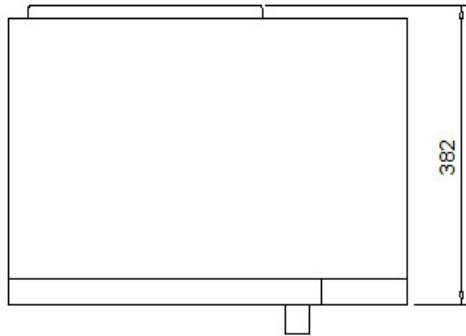

Bonn

TOP VIEW

FRONT VIEW
NTS

SIDE VIEW(OPEN DOOR)

DIMENSIONS

Cavity	330W x 330D x 212H mm
Unit	511W x 382D x 330H mm
Packaging	590W x 465D x 395H mm
Net Weight	17.5kg
Ship Weight	21kg

SPECIFICATIONS - Function Type

Construction	Stainless Steel Interior with Ceramic Base
	Stainless Steel Outer Construction
Power Consumption	1860W
Output Power	1200W
Power Source	230v 8.5amp

STANDARD FEATURES

- 1200 Watts of Cooking Power
- 10 Amp plug single phase (Max. Draw 8.5A)
- 27L Capacity
- Digital Touch-Pad Controls with LED Lighted Display
- 20 Present Memories, Digital Display
- Full Stainless Steel Interior/Exterior
- Door construction: Toughened Glass, Commercial quality Hinges and handle
- Touch control
- Double Glass Door with Metallic Handle
- Motorised Stirrer Fan
- Easy Clean Ceramic
- Warranty: Back to Base 24 months parts and 13 months labour