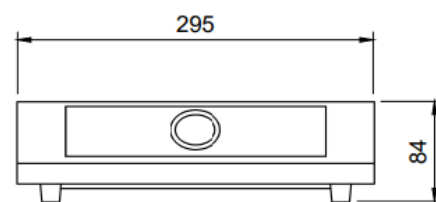

FRONT VIEW
NTS

FEATURES INCLUDE:

Powerful portable table top unit plug-in self contained for use in kitchen / buffets

Touch Panel & LED Display

9 power setting

Temperature Holding and have smart fan

Dimensions: 295W x 425D x 84Hmm

Ceramic glass dimension: 294 x 275

2300 watts.

10 amp plug.

Yellow Induction Units, one of the leaders in induction technology to the Australian market, now established and recognised as a highly efficient and safe cooking technology. Yellow Induction units are made to last and offer superior performance and quality compared to lesser units. And each Yellow Induction model comes with our exclusive 13 month warranty for absolute peace of mind when you next specify for that important project.