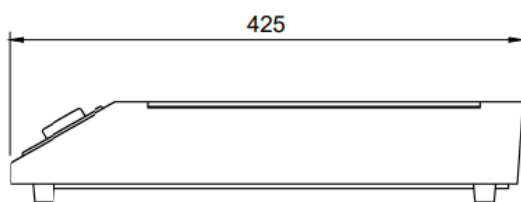

TOP VIEW

SIDE VIEW

FRONT VIEW
NTS

FEATURES INCLUDE:

Powerful portable table top unit plug-in self contained for use in kitchen / buffets

Touch Panel & LED Display

9 power setting

Temperature Holding and have smart fan

Dimensions: 295W x 425D x 84Hmm

Ceramic glass dimension: 294 x 275

2300 watts.

10 amp plug.

Yellow Induction Units, one of the leaders in induction technology to the Australian market, now established and recognised as a highly efficient and safe cooking technology. Yellow Induction units are made to last and offer superior performance and quality compared to lesser units. And each Yellow Induction model comes with our exclusive 13 month warranty for absolute peace of mind when you next specify for that important project.