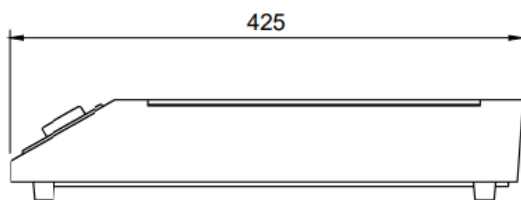

TOP VIEW

SIDE VIEW

FRONT VIEW
NTS

FEATURES INCLUDE:

Powerful portable table top unit plug-in self contained for use in kitchen / buffets

Touch Panel & LED Display

9 power setting

Temperature Holding

Dimensions: 295W x 425D x 84Hmm

Ceramic glass dimension: 294 x 275

3400 watts.

15 amp plug.

Yellow Induction Units, one of the leaders in induction technology to the Australian market, now established and recognised as a highly efficient and safe cooking technology. Yellow Induction units are made to last and offer superior performance and quality compared to lesser units. And each Yellow Induction model comes with our exclusive 13 month warranty for absolute peace of mind when you next specify for that important project.