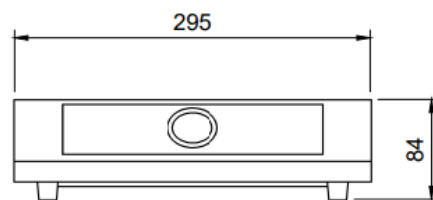

FRONT VIEW
NTS

FEATURES INCLUDE:

Powerful portable table top unit plug-in self contained for use in kitchen / buffets

Touch Panel & LED Display

9 power setting

Temperature Holding

Dimensions: 295W x 425D x 84Hmm

Ceramic glass dimension: 294 x 275

3400 watts.

15 amp plug.

Yellow Induction Units, one of the leaders in induction technology to the Australian market, now established and recognised as a highly efficient and safe cooking technology. Yellow Induction units are made to last and offer superior performance and quality compared to lesser units. And each Yellow Induction model comes with our exclusive 13 month warranty for absolute peace of mind when you next specify for that important project.