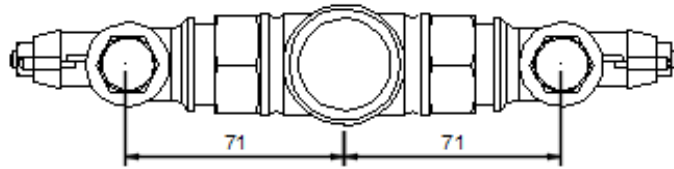

FIVE YEAR ON-SITE WARRANTY

TOP VIEW

FRONT VIEW
NS

SIDE VIEW

FEATURES INCLUDE:

Critical for supplying safe/desirable water temperature to Hands Free or Time Flow tapset

Output temperature range 35-50°C

Operating water pressure Min 20kPA, Max 350kPA