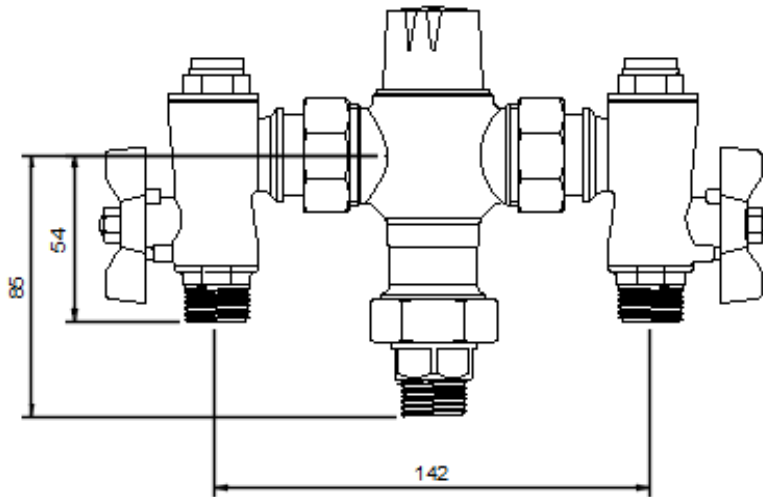

FIVE YEAR ON-SITE WARRANTY

TOP VIEW

FRONT VIEW
NS

SIDE VIEW

FEATURES INCLUDE:

Critical for supplying safe/desirable water temperature to Hands Free or Time Flow tapset

Output temperature range 35-50°C

Operating water pressure Min 20kPA, Max 350kPA