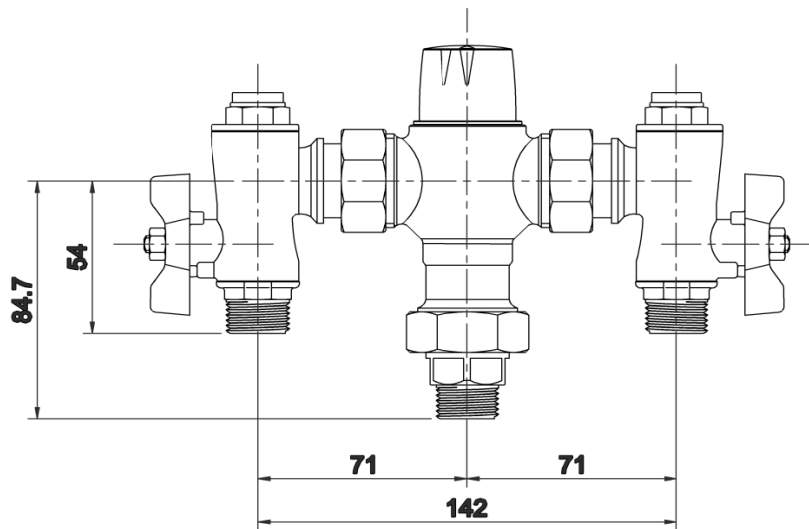

FIVE YEAR ON-SITE WARRANTY

FEATURES INCLUDE:

Critical for suppling safe/desirable water temperature to Hands Free or Time Flow tapset

Output temperature range 35-50°C

Operating water pressure Min 20kPA, Max 350kPA

FRONT VIEW
NTS