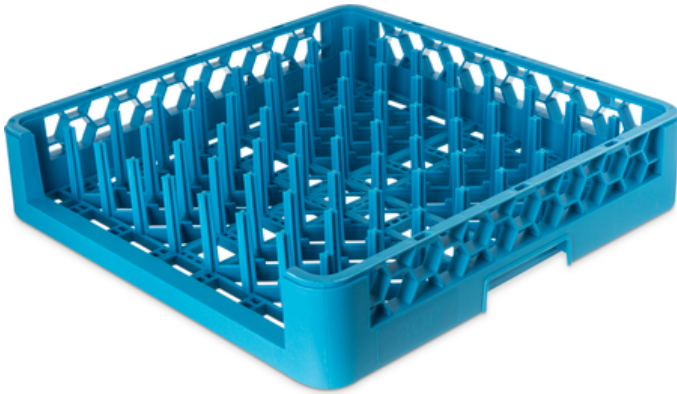

ROP14 - OptiClean™ Open-End All-Purpose Peg Dish Rack 76mm Pegs - Carlisle Blue

Item Number	Case Pack
ROP14	6 ea

- Versatile Pegs – All-purpose peg rack securely holds trays, baking sheets and other large items with 45mm space between 12.7mm pegs
- Open-End Design – Open construction promotes even and thorough washing, drying and draining, while open-end design accommodates longer items that extend beyond standard dish rack dimension
- Durable Construction – Double-wall, reinforced plastic is built for many years of heavy use
- Standard Compatibility – Rack stacks securely with other industry standard warewashing racks
- Secure Handling – Molded-in handles allow for secure grip and transportation

Tech Specs

	Metric
Length	50.50 cm
Width	50.50 cm
Weight	2.02 kg
Min Temperature	-40.00 °C
Max Temperature	82.22 °C
Inside Height	8.13 cm
Outside Height	10.16 cm
Peg Height	7.62 cm
Material	Polypropylene (PP)

Tech Specs

	Metric
Case Weight	11.91 kg
Case Cube	0.16 m3
Case Length	52.32 cm
Case Width	52.07 cm
Case Height	59.44 cm
Pallet Case Qty	